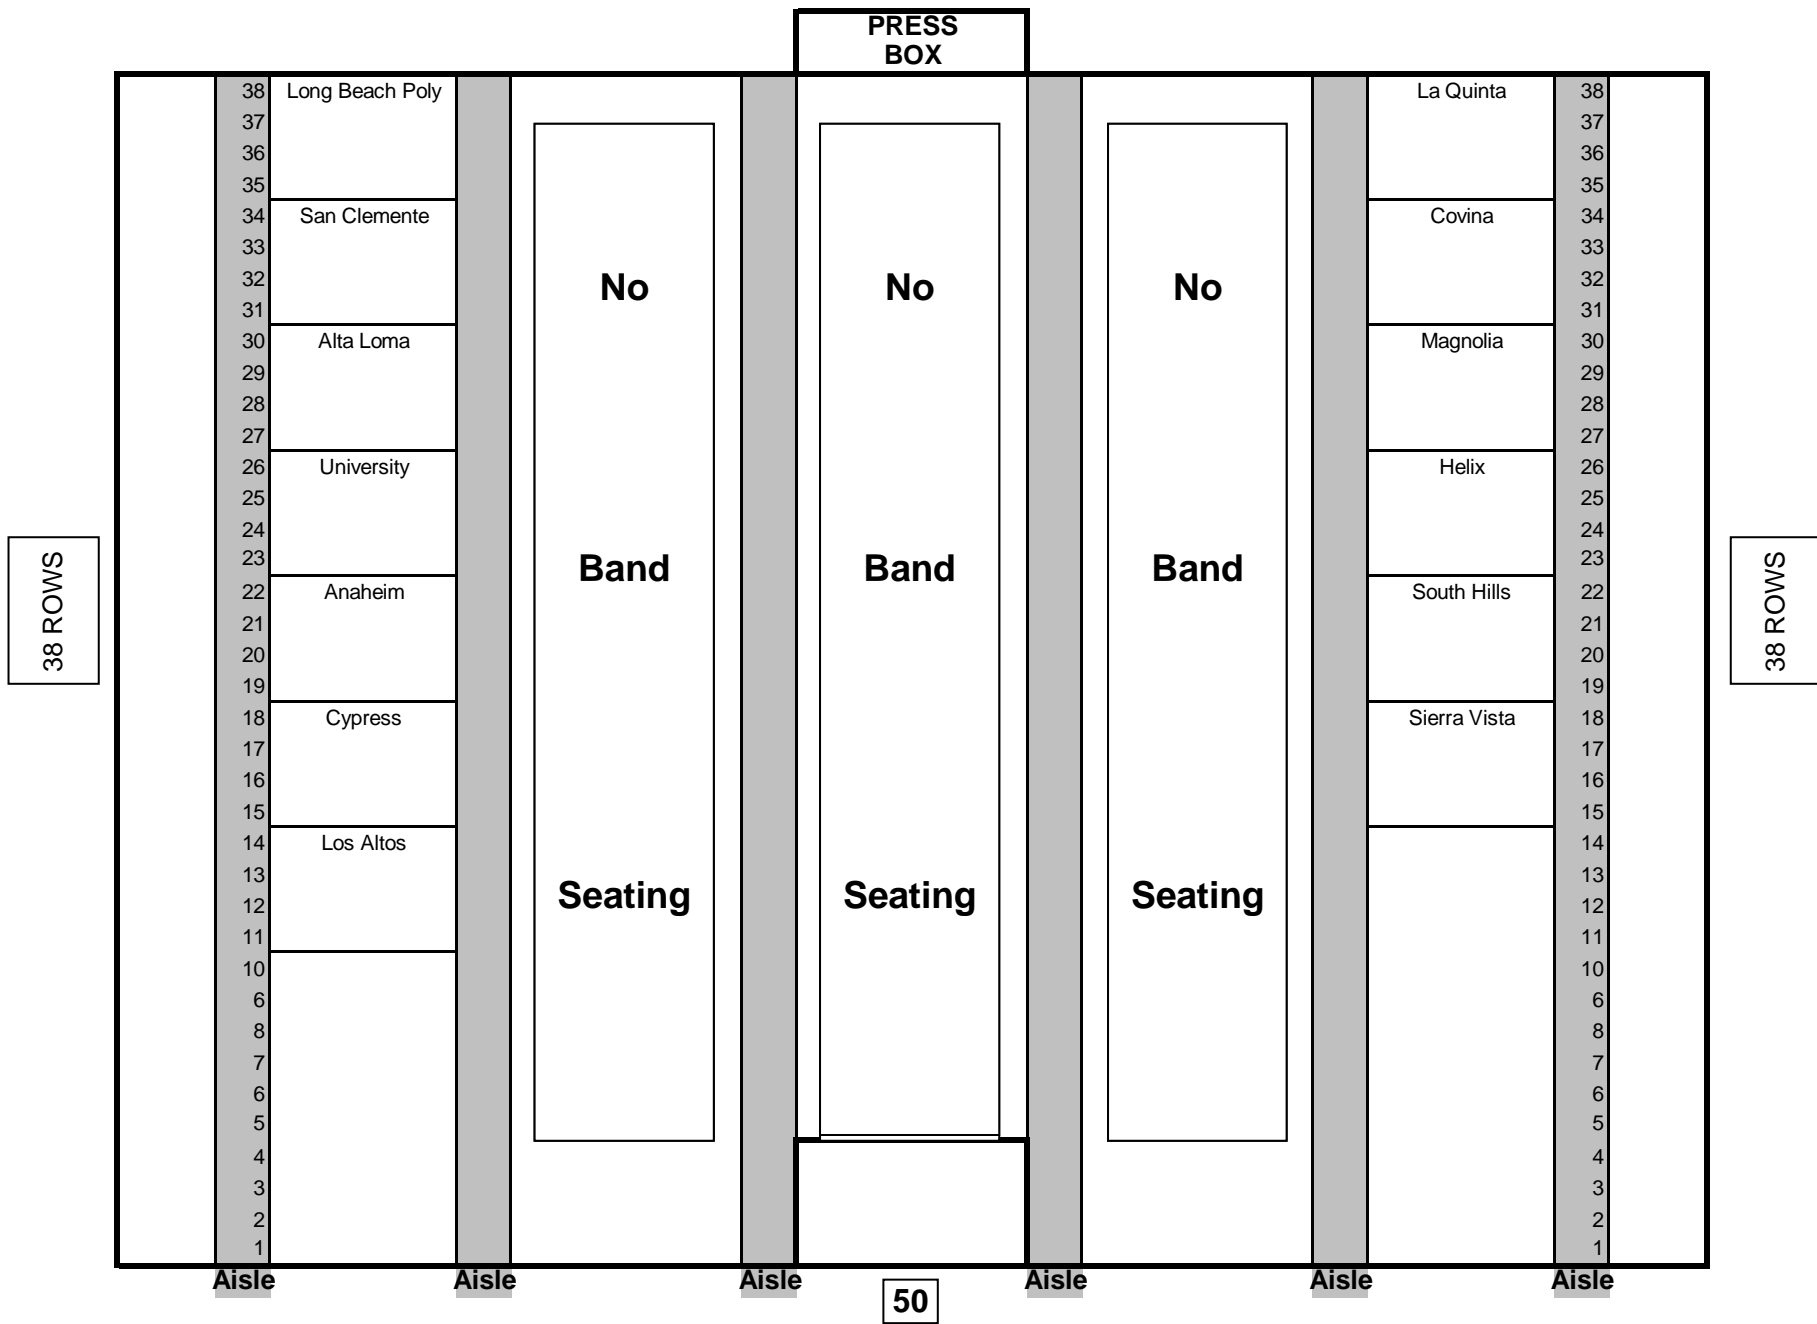

HOME SIDE SEATING CHART - PM Tournament

PLEASE FILL THE SEATS FROM THE TOP DOWN. There are 38 rows in the stadium.

VISITOR SIDE SEATING CHART - PM Tournament