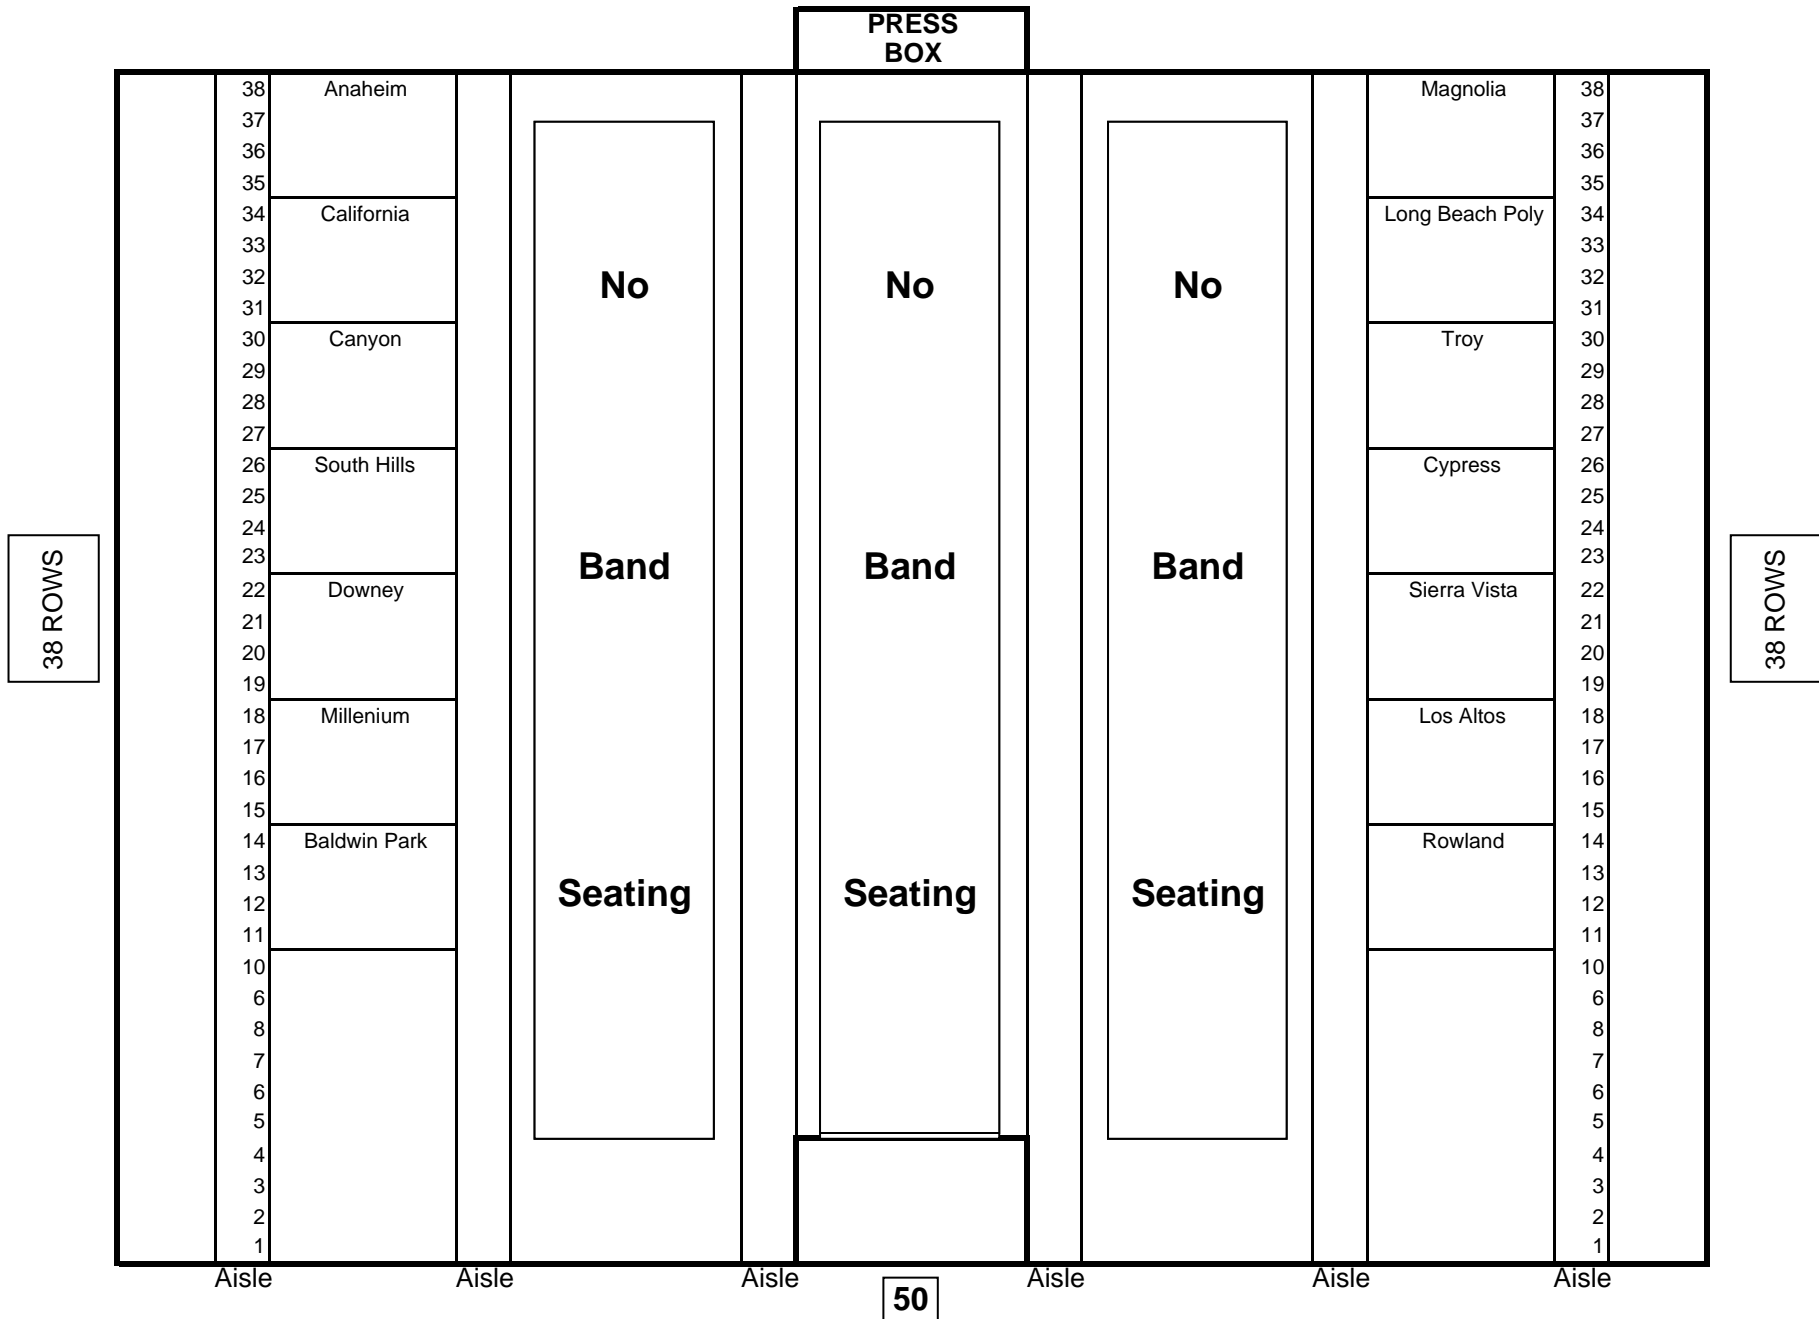

HOME SIDE SEATING CHART - PM Tournament

PLEASE FILL THE SEATS FROM THE TOP DOWN. There are 38 rows in the stadium.

VISITOR SIDE SEATING CHART - PM Tournament