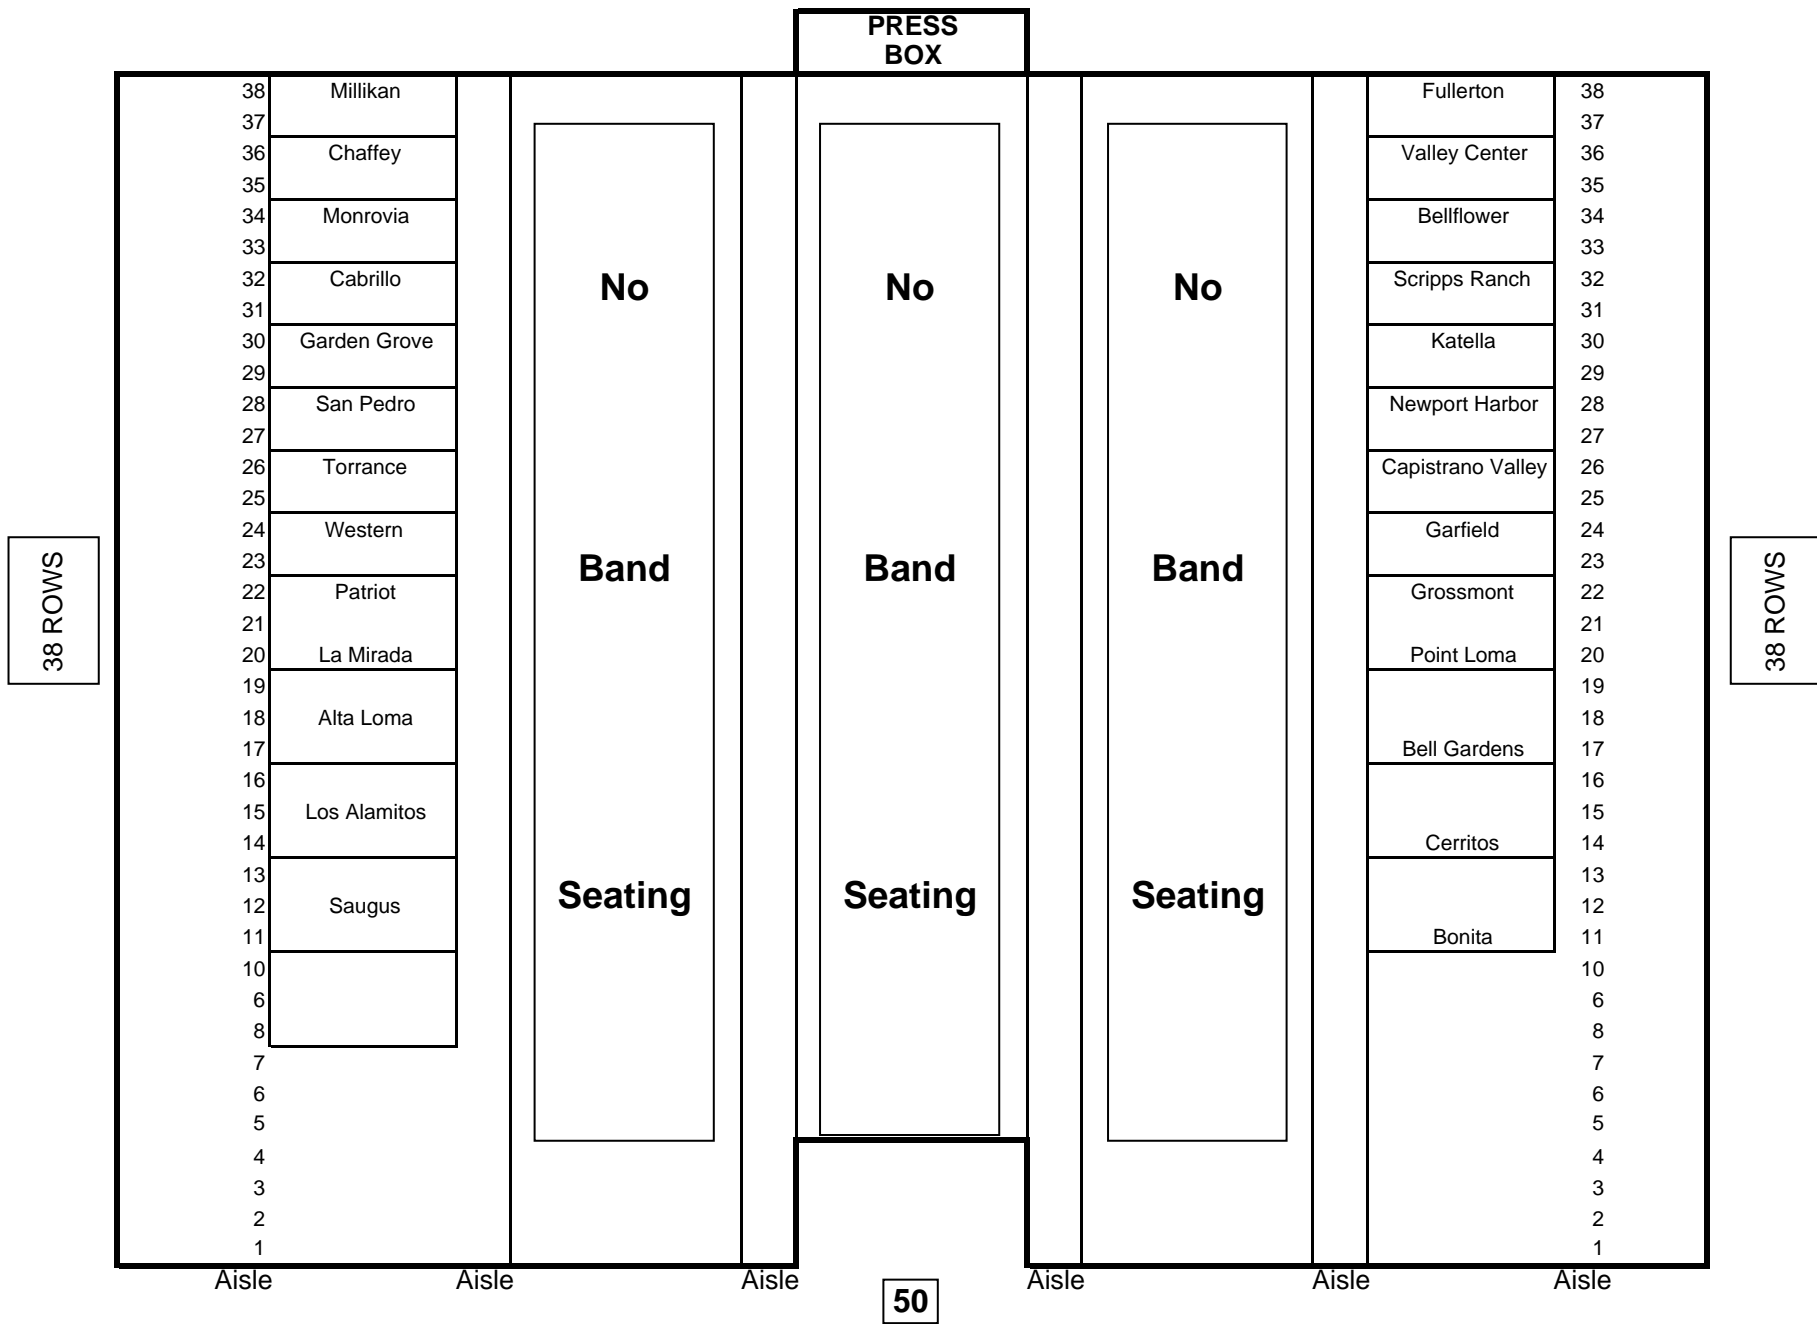

# HOME SIDE SEATING CHART - AM Tournament

PLEASE FILL THE SEATS FROM THE TOP DOWN. There are 38 rows in the stadium.