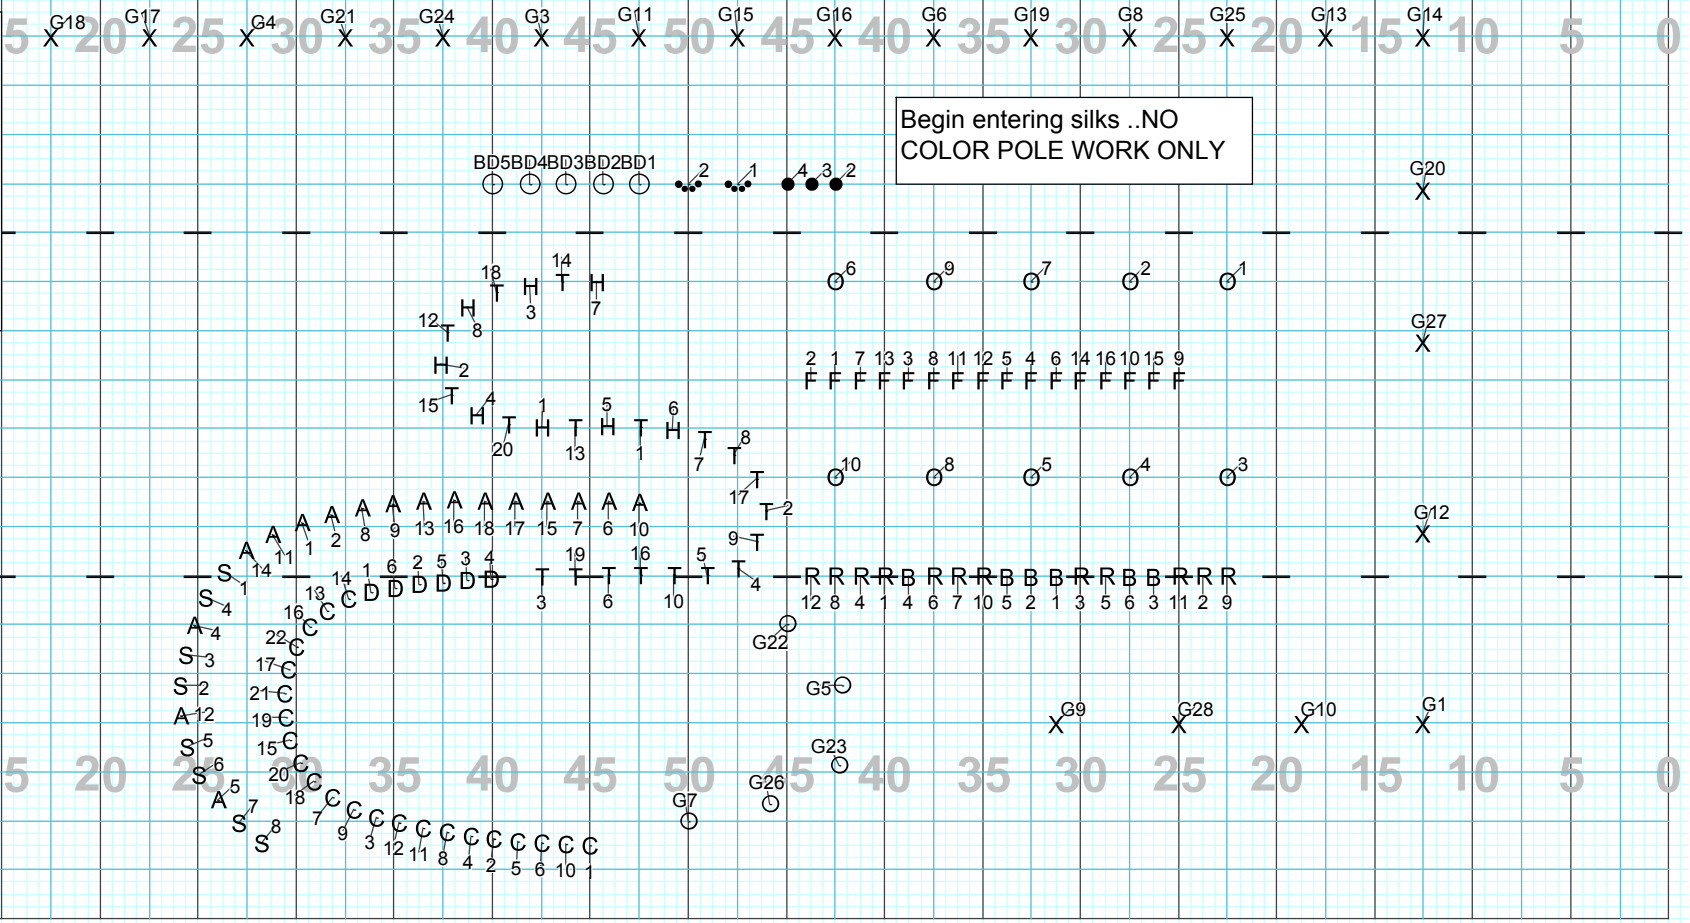

Savanna HS 2011
Closer

Measures: 17 - 20

Counts: 16

Page: # 61

Instructions:

FTL ..Reshape ..

Written by
Don M Gallaher
JPS DESIGN GROUP

Closer