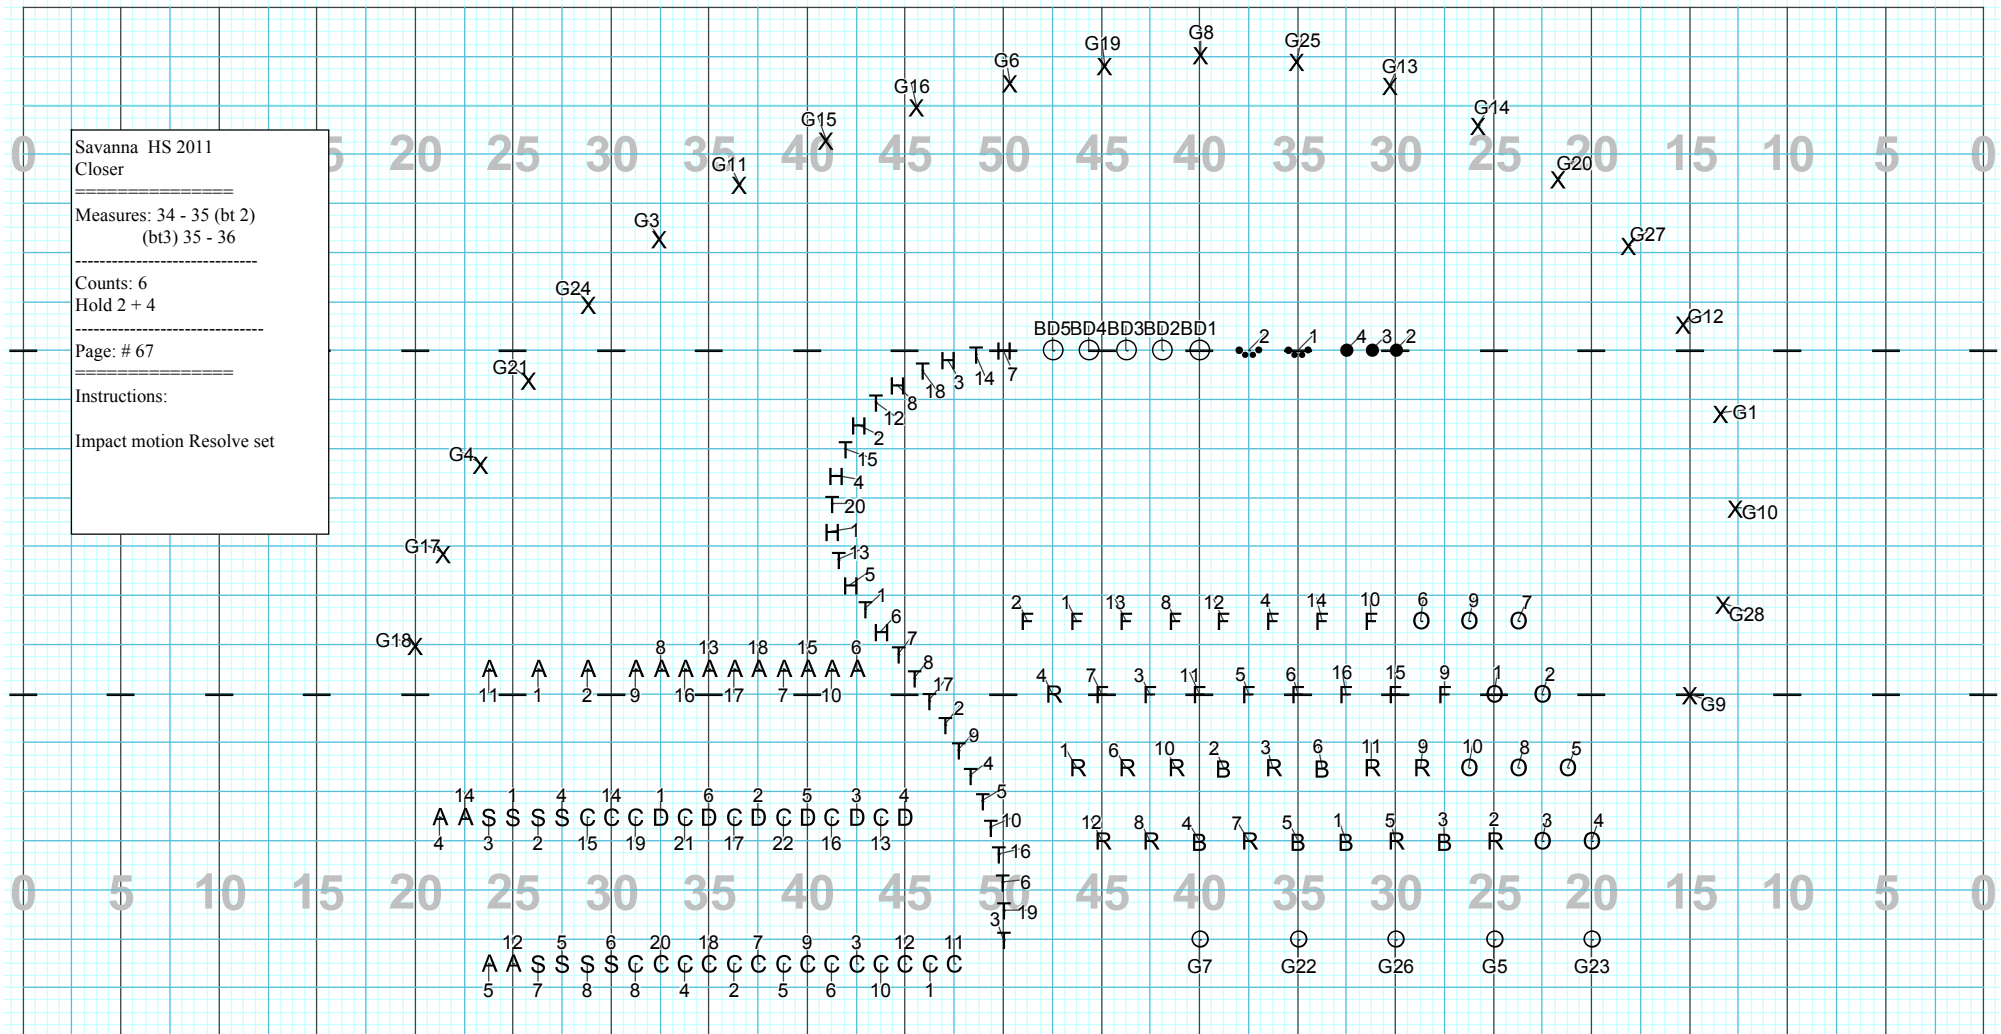

Savanna HS 2011
Closer

Measures: 34 - 35 (bt 2)
(bt3) 35 - 36

Counts: 6
Hold 2 + 4

Page: # 67

Instructions:
Impact motion Resolve set

Written by
Don M Gallaher
JPS DESIGN GROUP

Closer