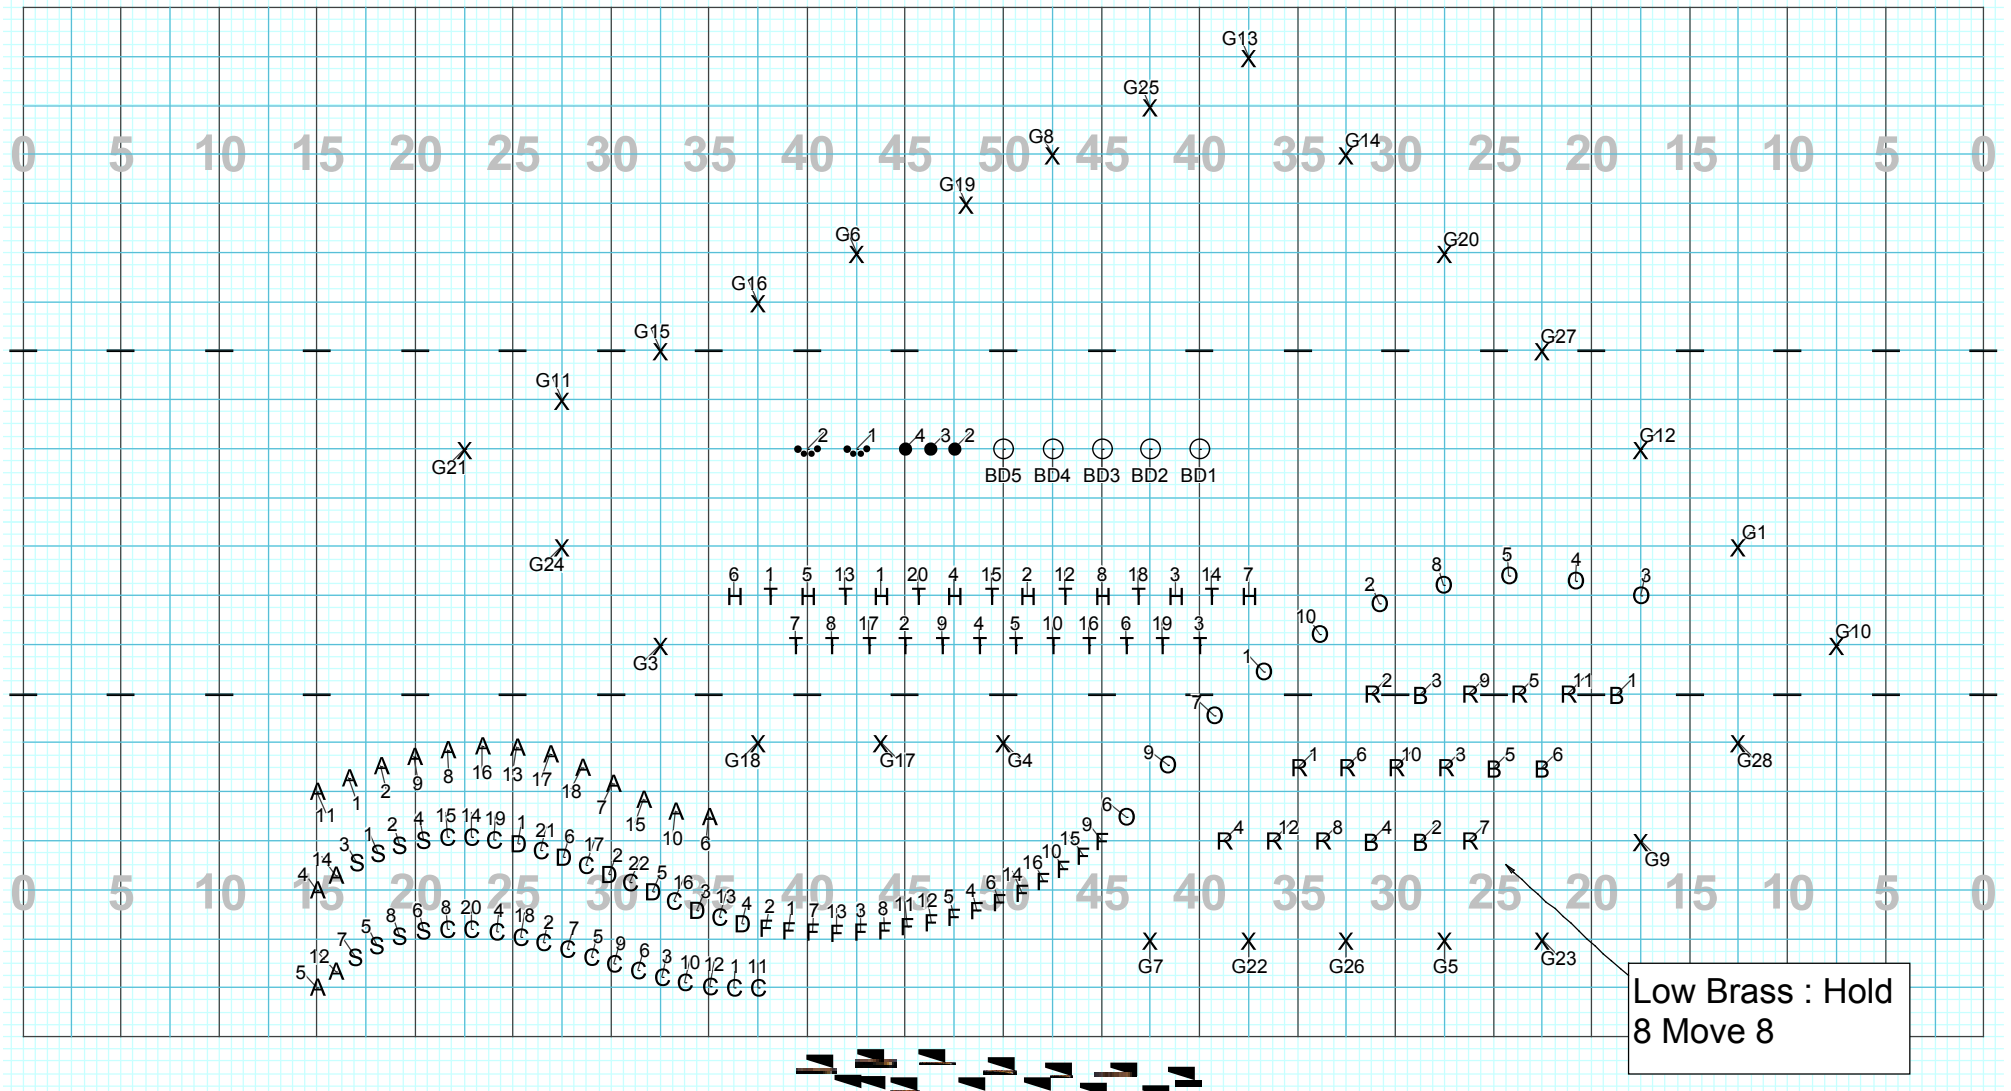

Closer

Director Viewpoint

Written by  
Don M Gallaher  
JPS DESIGN GROUP

Closer

Savanna HS 2011  
Closer

---

Measures: 57 - 58  
59 - 60

---