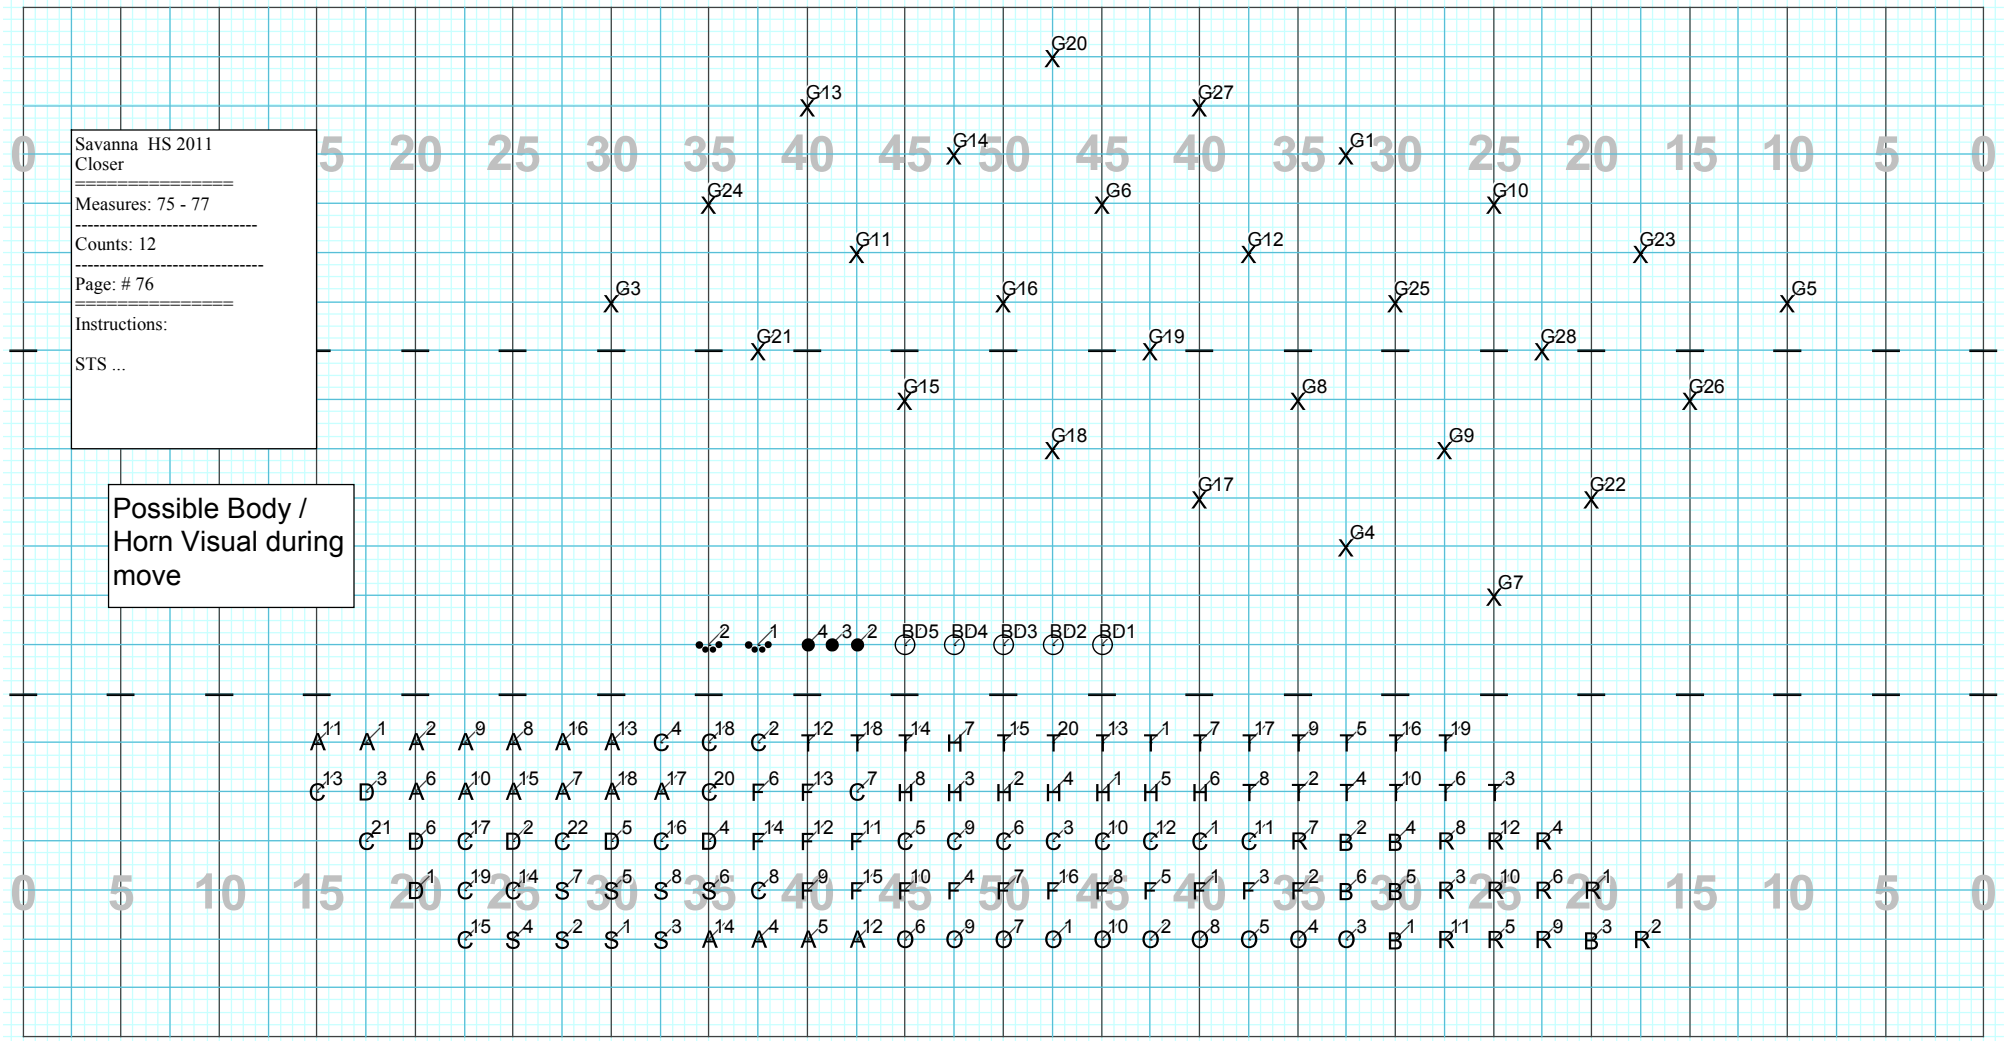

Written by
Don M Gallaher
JPS DESIGN GROUP