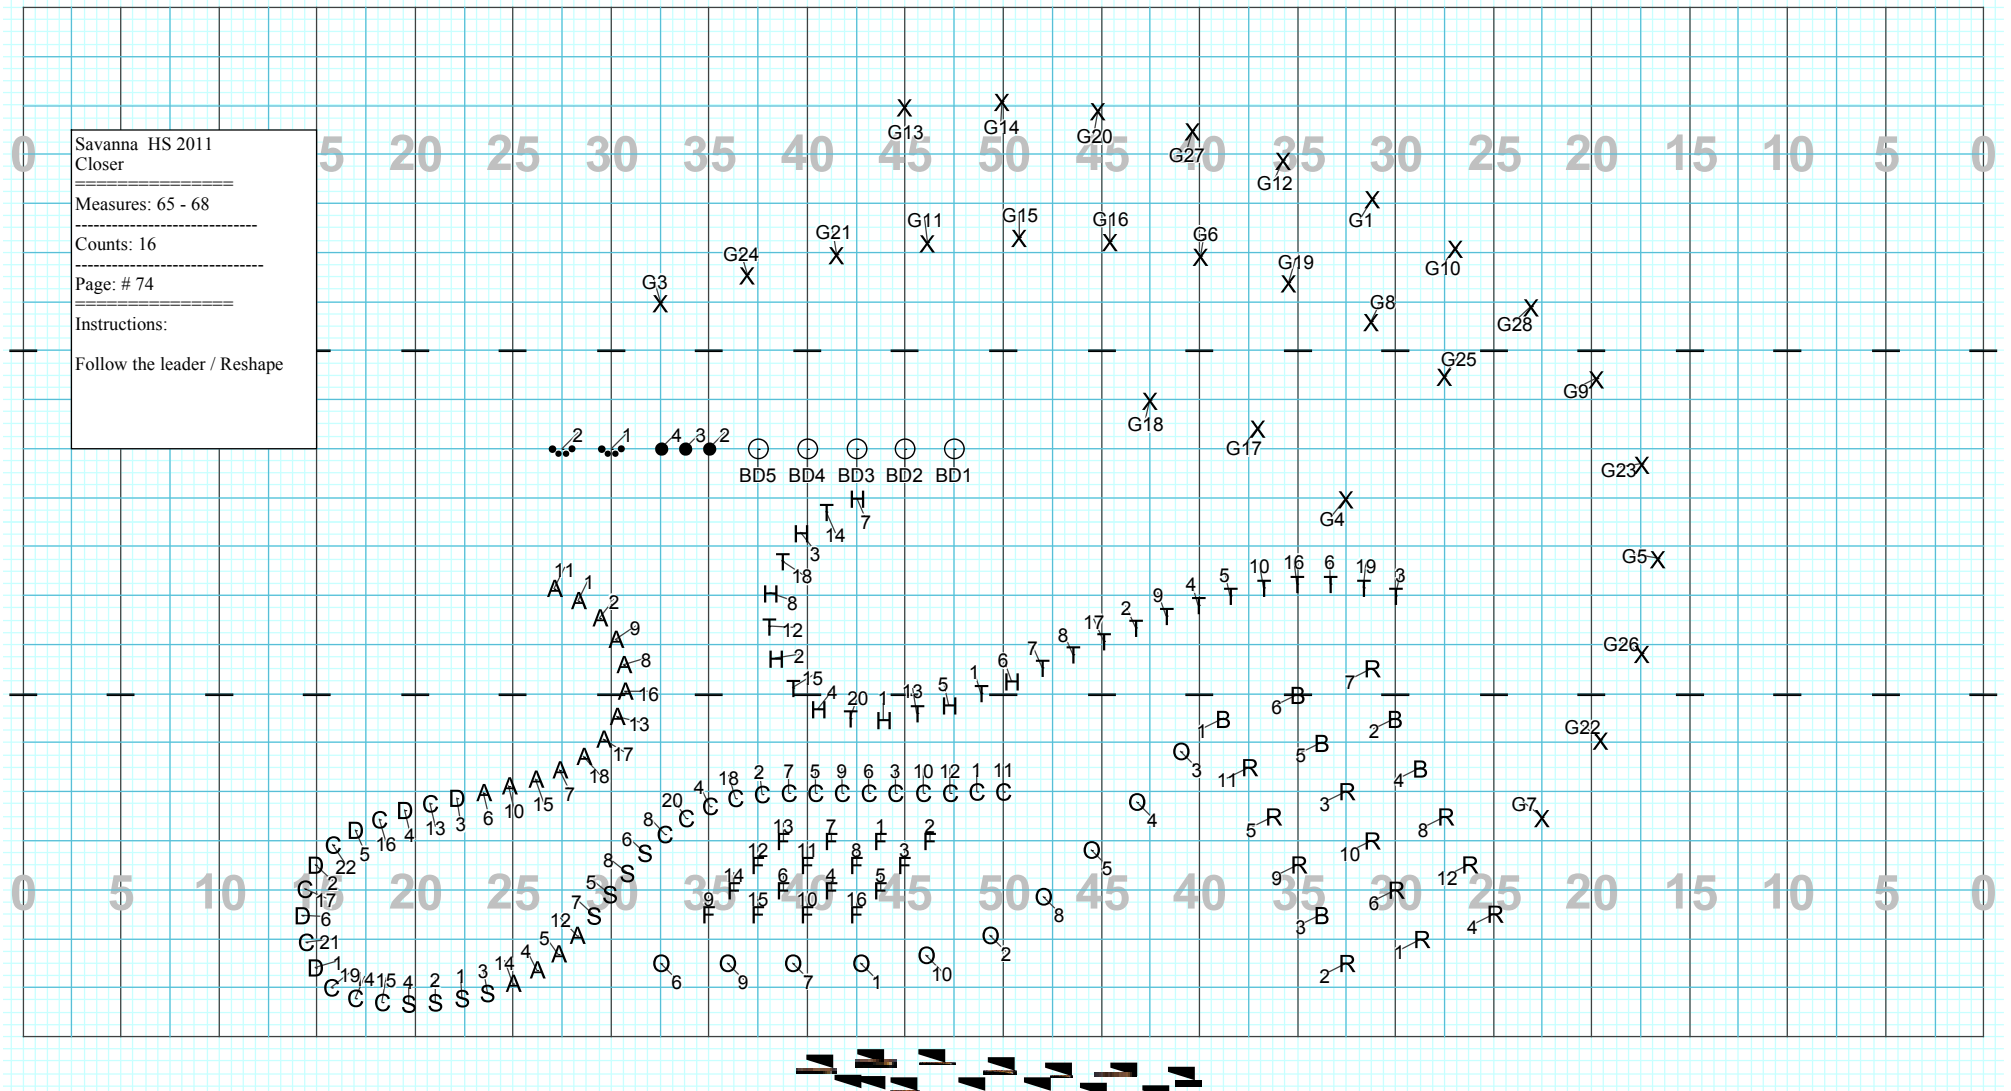

Director Viewpoint

Written by
Don M Gallaher
JPS DESIGN GROUP

Licensed to: Don Gallaher Created on Pyware 3D.

Closer