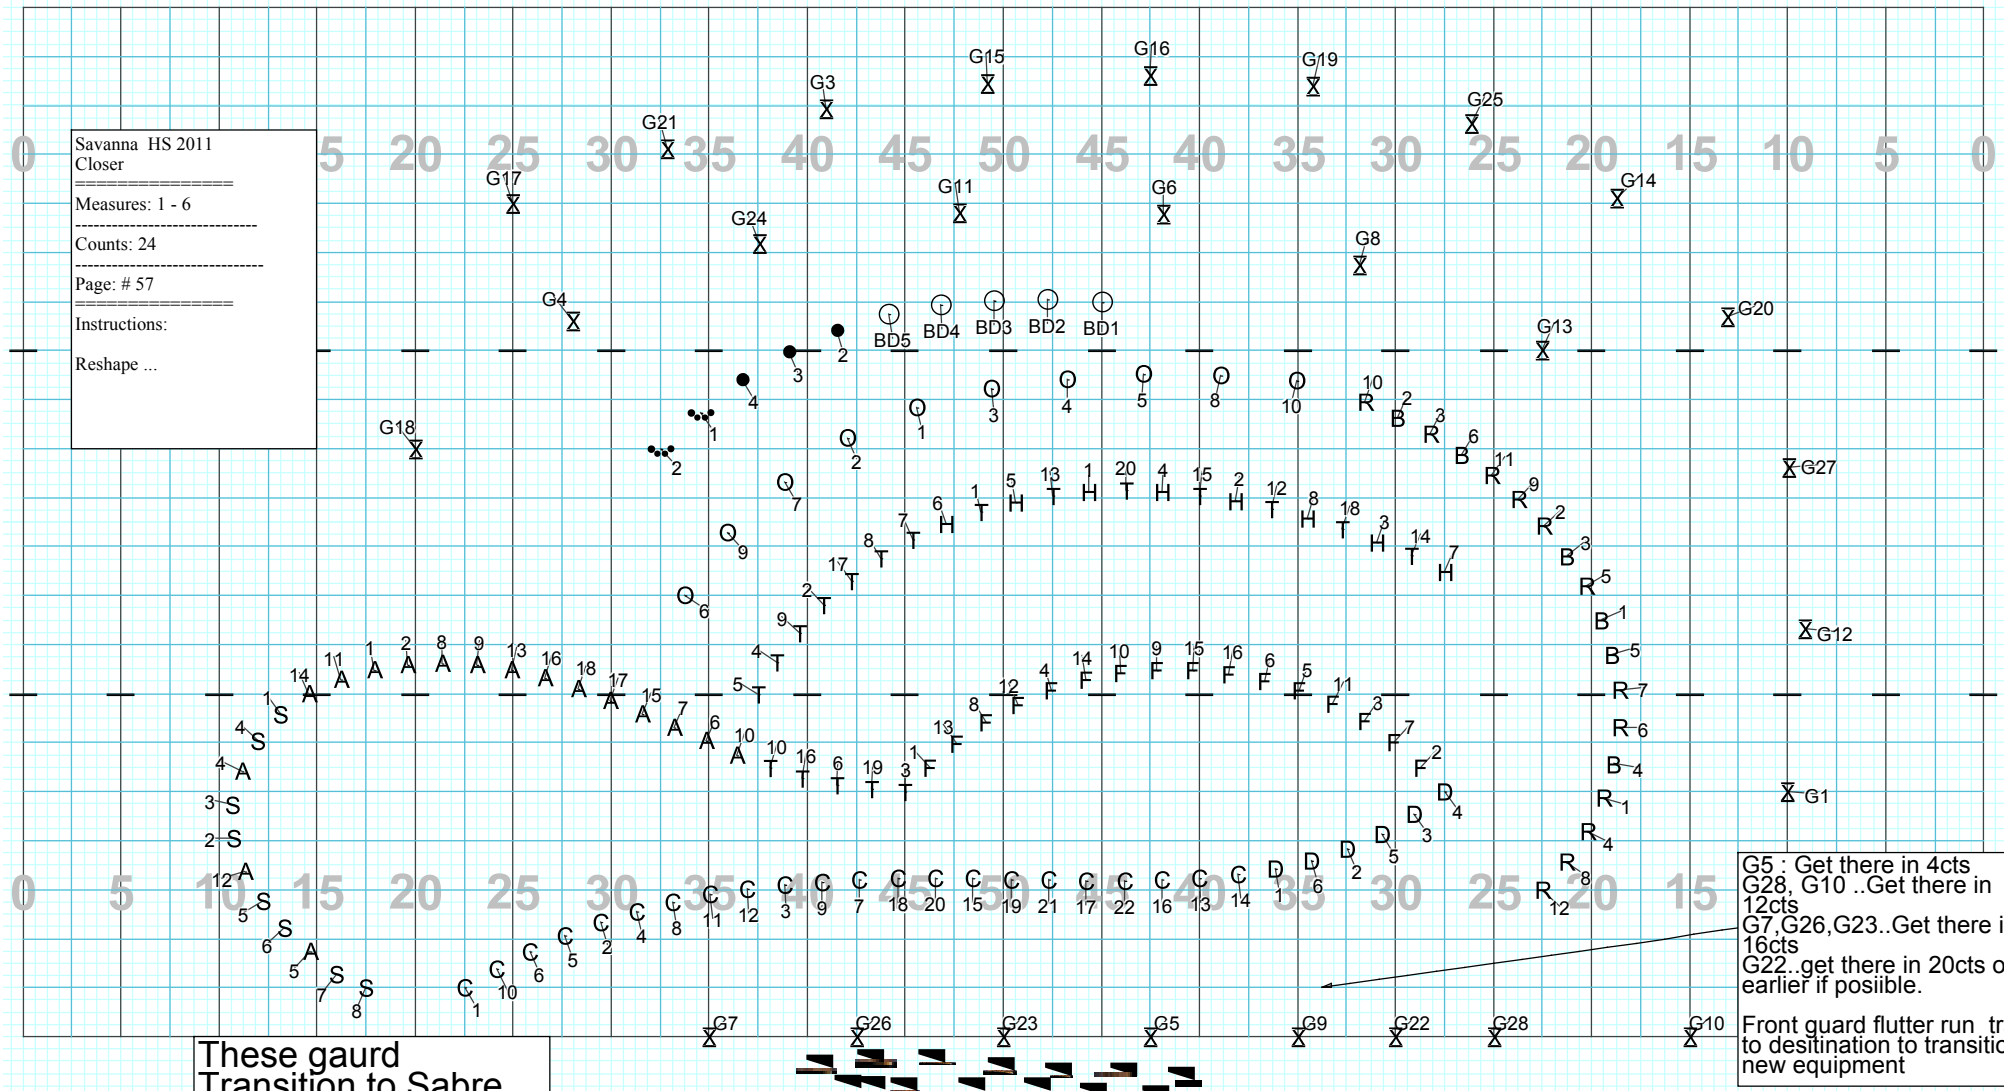

Director Viewpoint

Written by  
Don M Gallaher  
JPS DESIGN GROUP

Licensed to: Don Gallaher Created on Pyware 3D.

Closer

Written by  
 Don M Gallaher  
 JPS DESIGN GROUP

Closer

SEE NEXT Page for Guard Transition spots: Have silks get to transition spots at different times