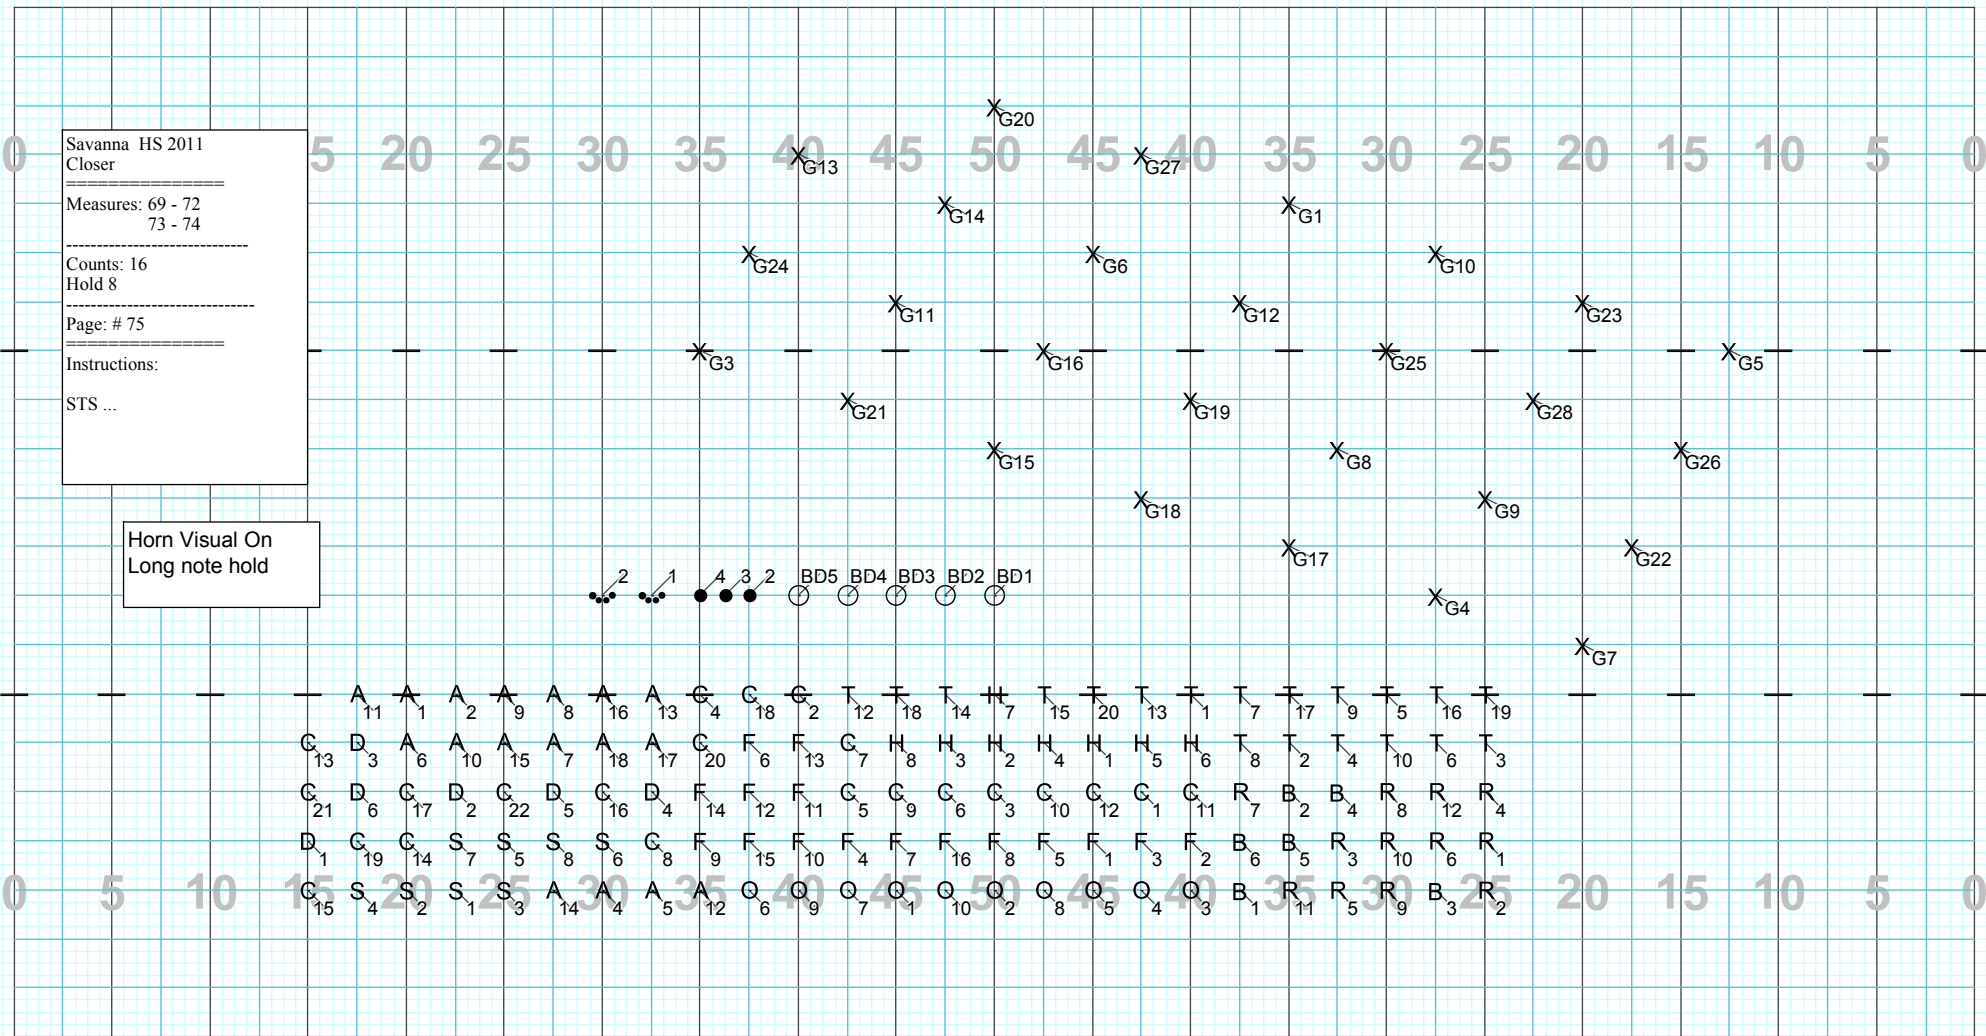

Savanna HS 2011
Closer

Measures: 69 - 72
73 - 74

Counts: 16
Hold 8

Page: # 75

Instructions:
STS ...

Horn Visual On
Long note hold

Written by
Don M Gallaher
JPS DESIGN GROUP

Closer