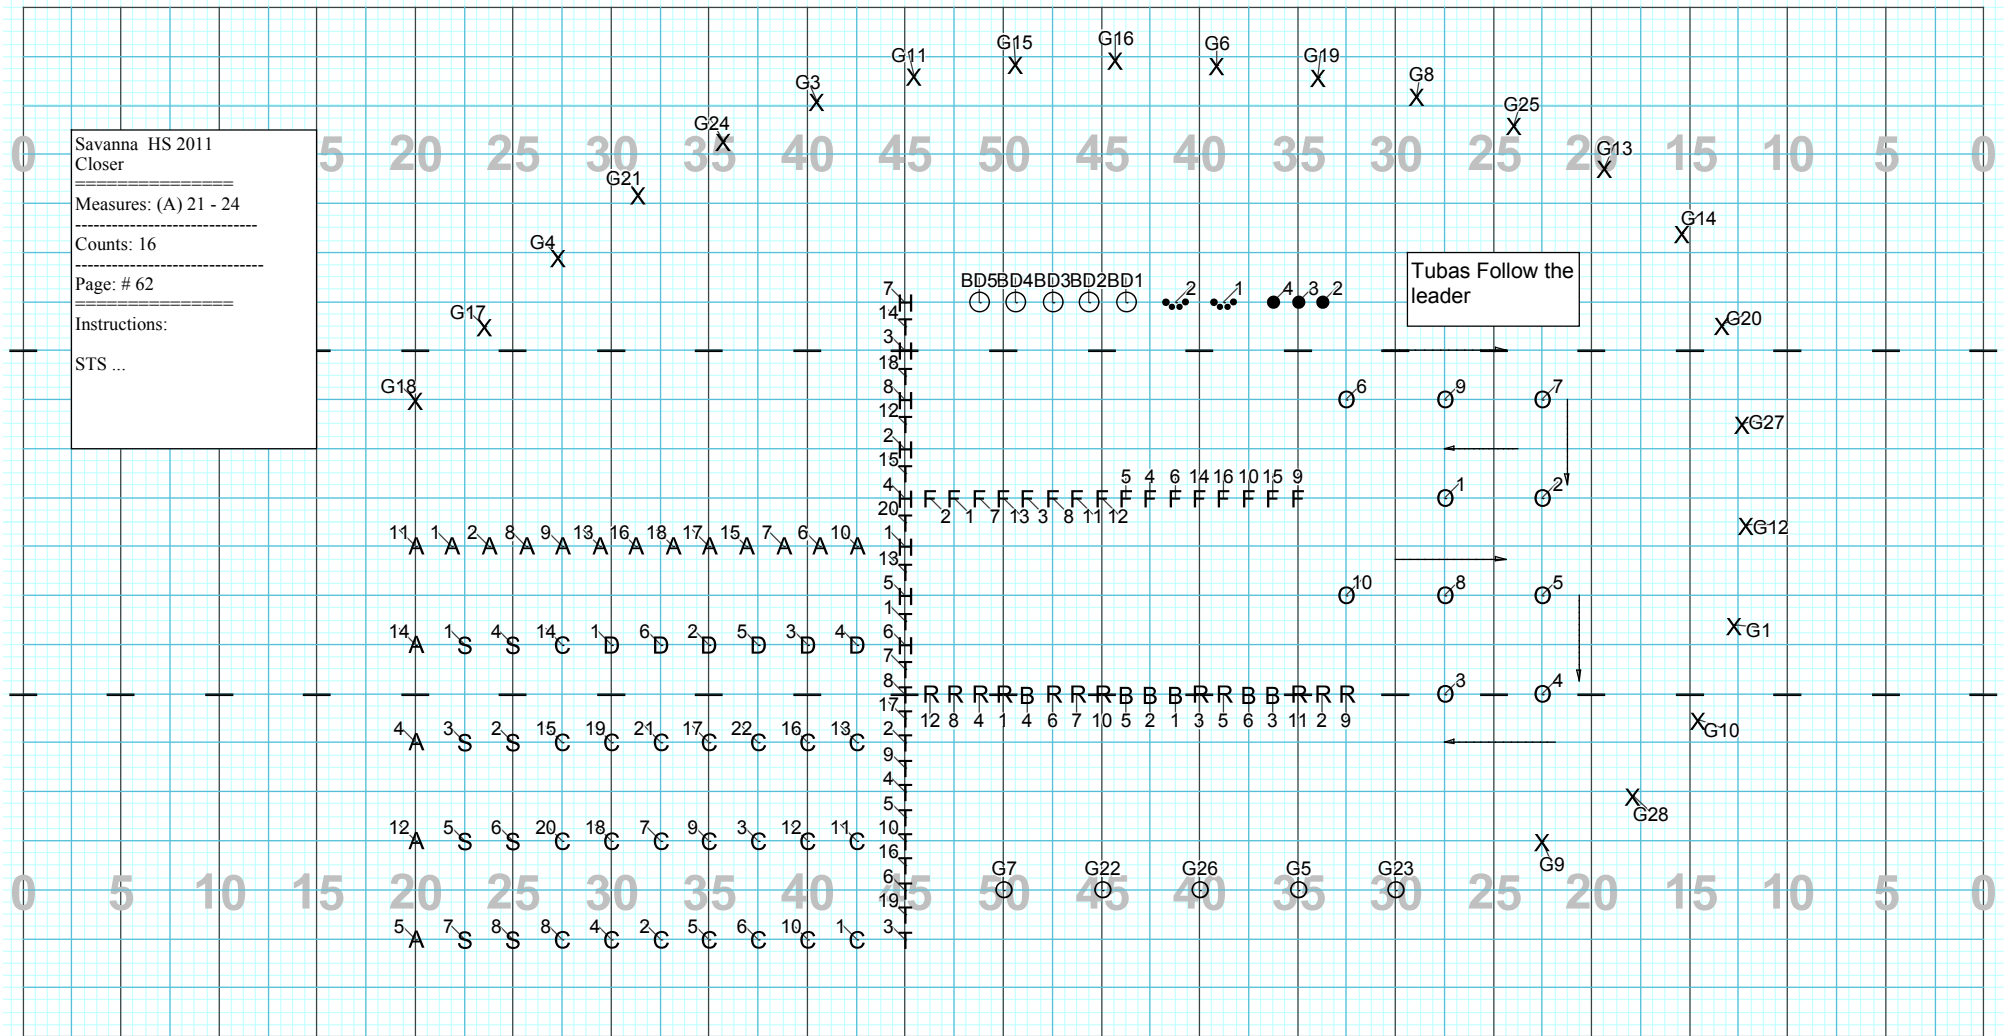

Page: # 61

---

Instructions:

FTL ..Reshape ..

Director Viewpoint

Written by  
Don M Gallaher  
JPS DESIGN GROUP

Closer

Written by  
 Don M Gallaher  
 JPS DESIGN GROUP