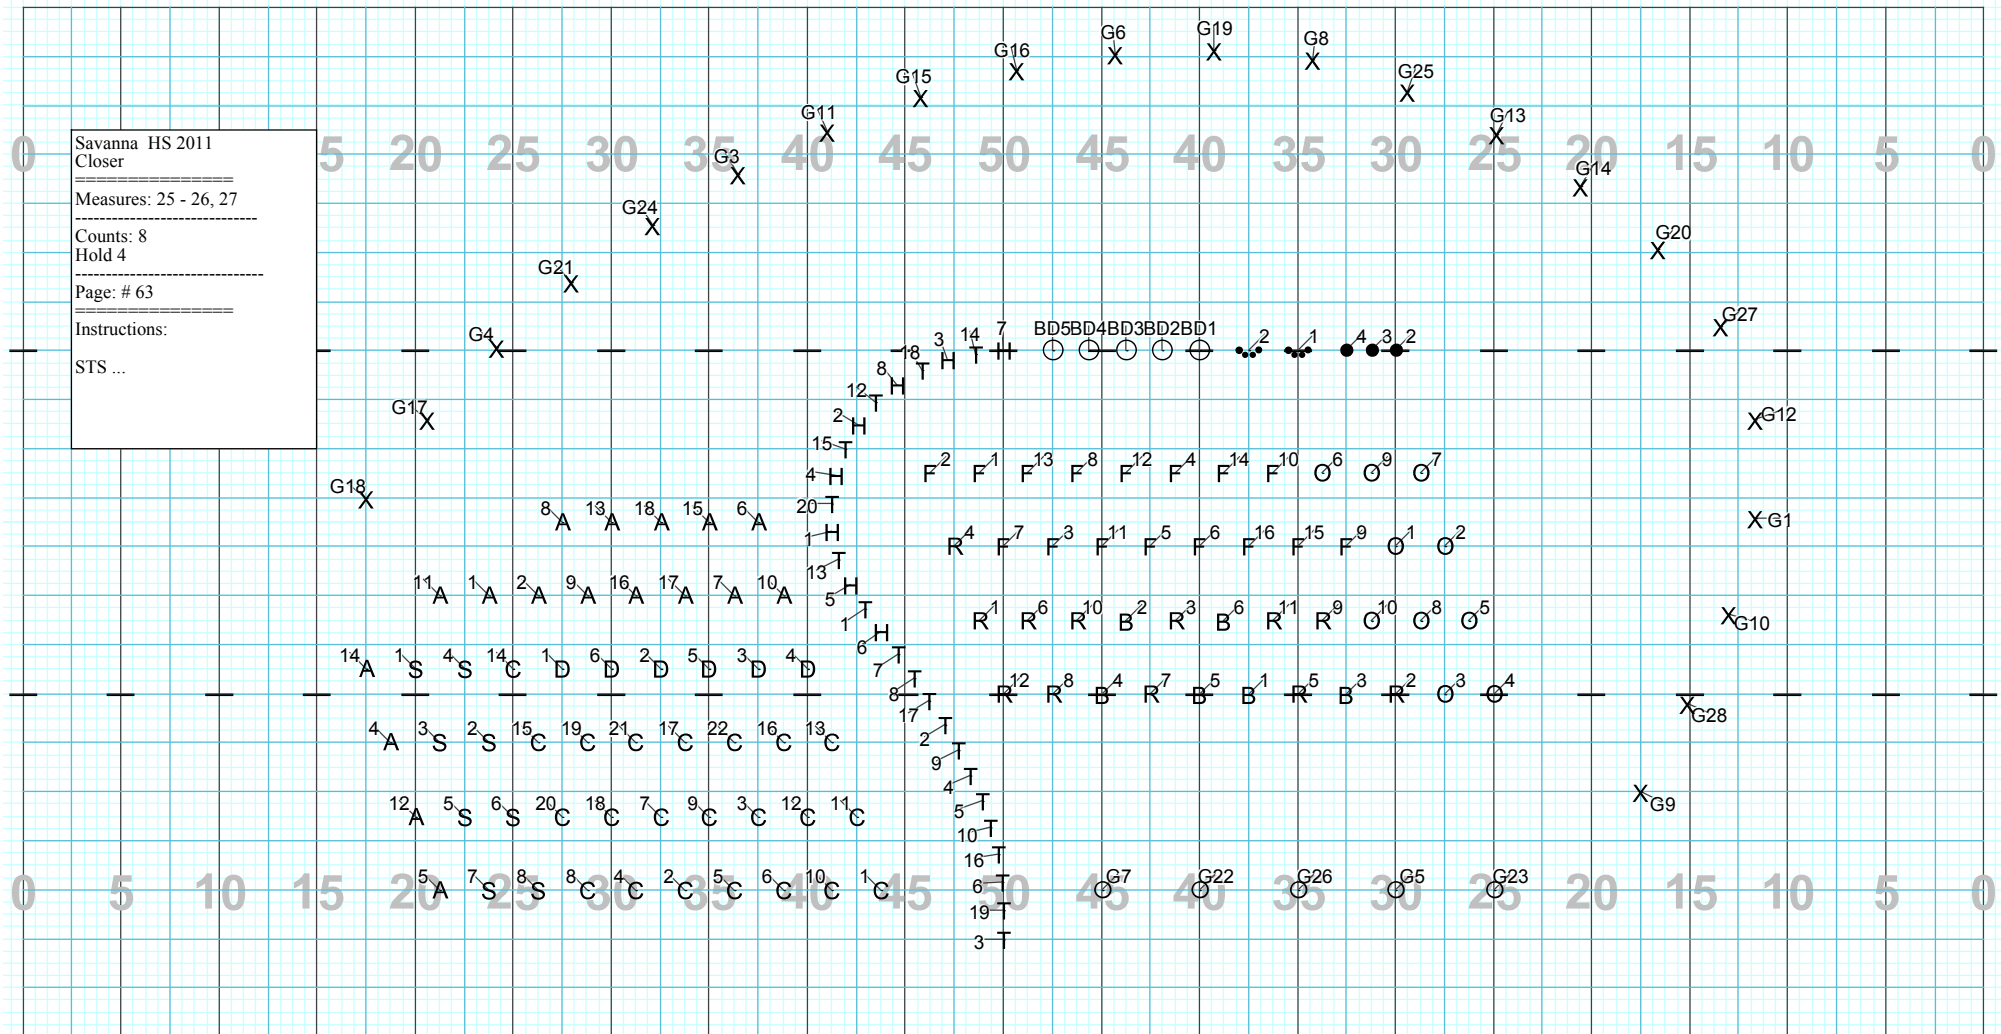

Savanna HS 2011
Closer

Measures: 25 - 26, 27

Counts: 8
Hold 4

Page: # 63

Instructions:
STS ...

Written by
Don M Gallaher
JPS DESIGN GROUP

Closer