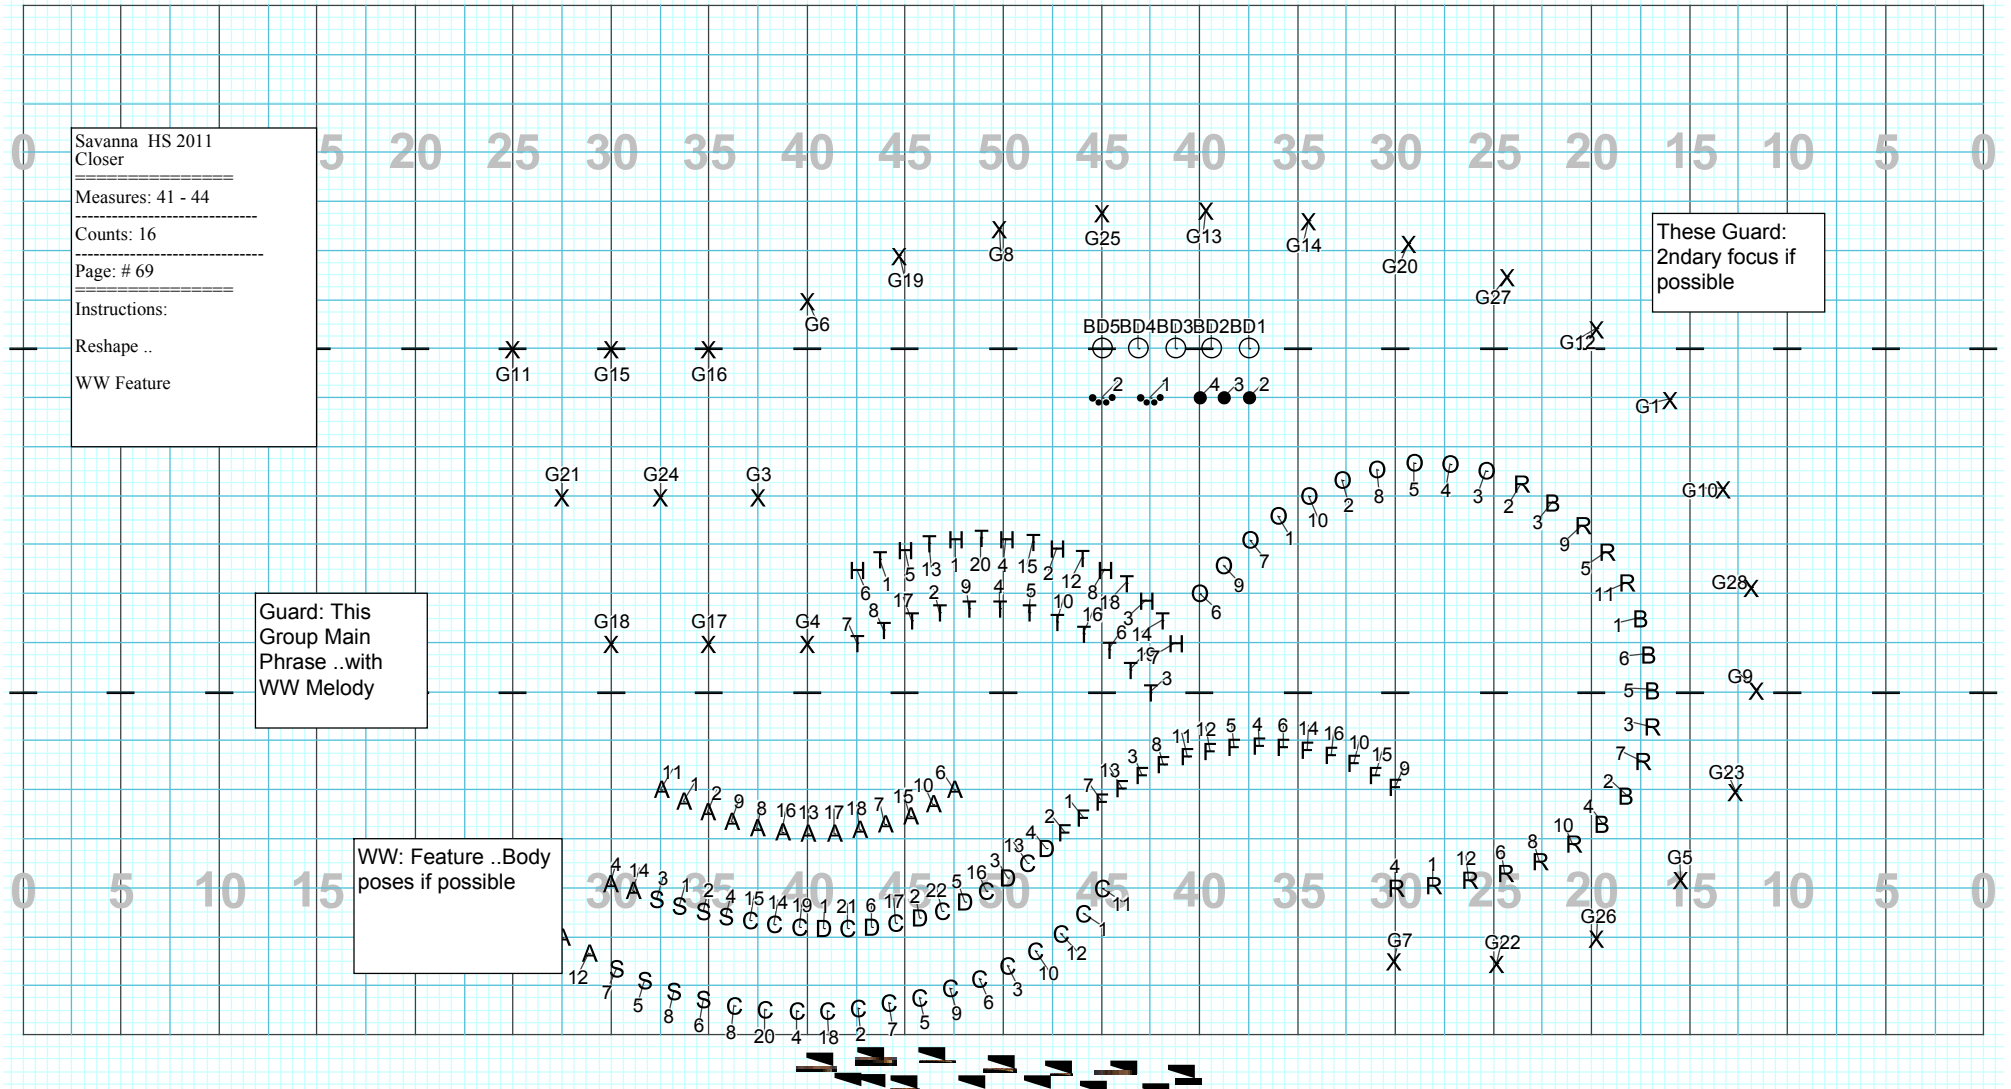

Savanna HS 2011
Closer

Measures: 41 - 44

Counts: 16

Page: # 69

Instructions:

Reshape ..

WW Feature

These Guard:
2ndary focus if possible

Guard: This
Group Main
Phrase ..with
WW Melody

WW: Feature ..Body
poses if possible

Written by
Don M Gallaher
JPS DESIGN GROUP

Closer