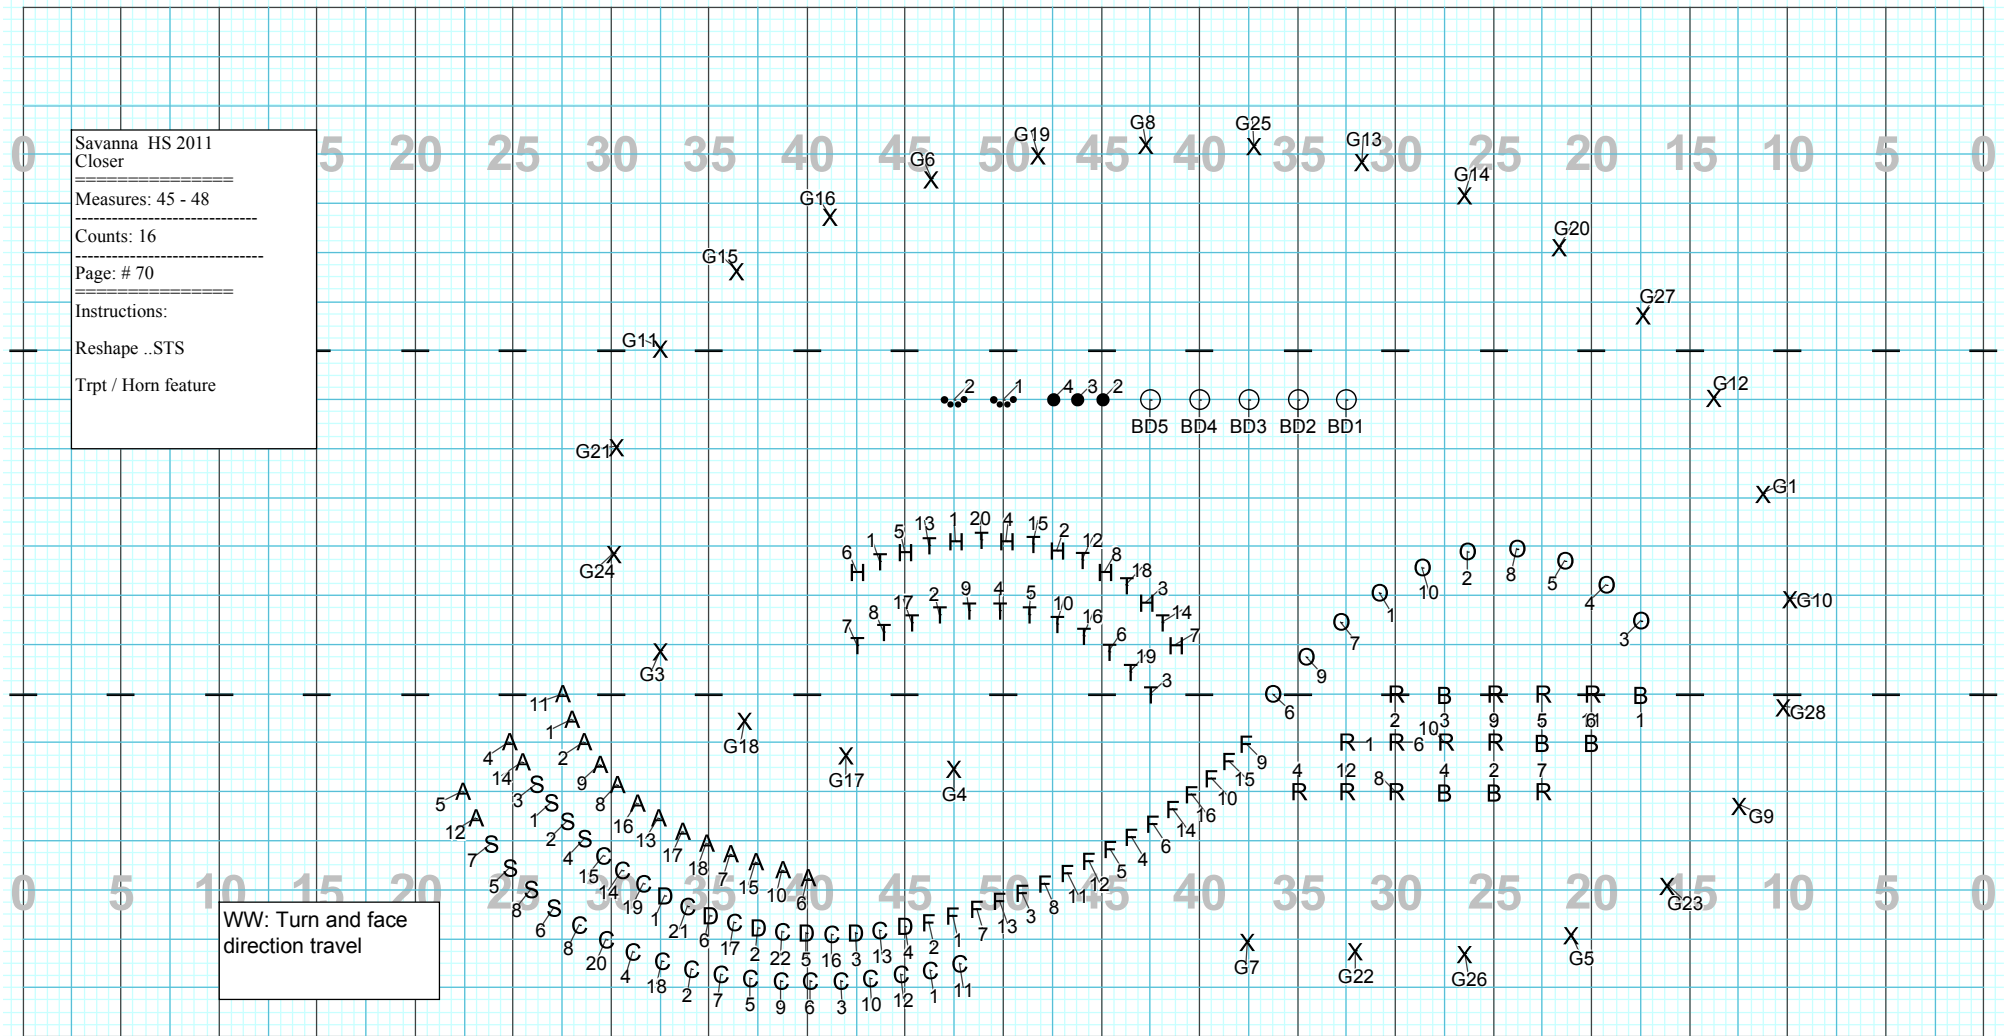

Director Viewpoint

Savanna HS 2011
Closer

Measures: 45 - 48

Counts: 16

Page: # 70

Instructions:

Reshape ..STS

Trpt / Horn feature

WW: Turn and face
direction travel

Written by
Don M Gallaher
JPS DESIGN GROUP

Closer