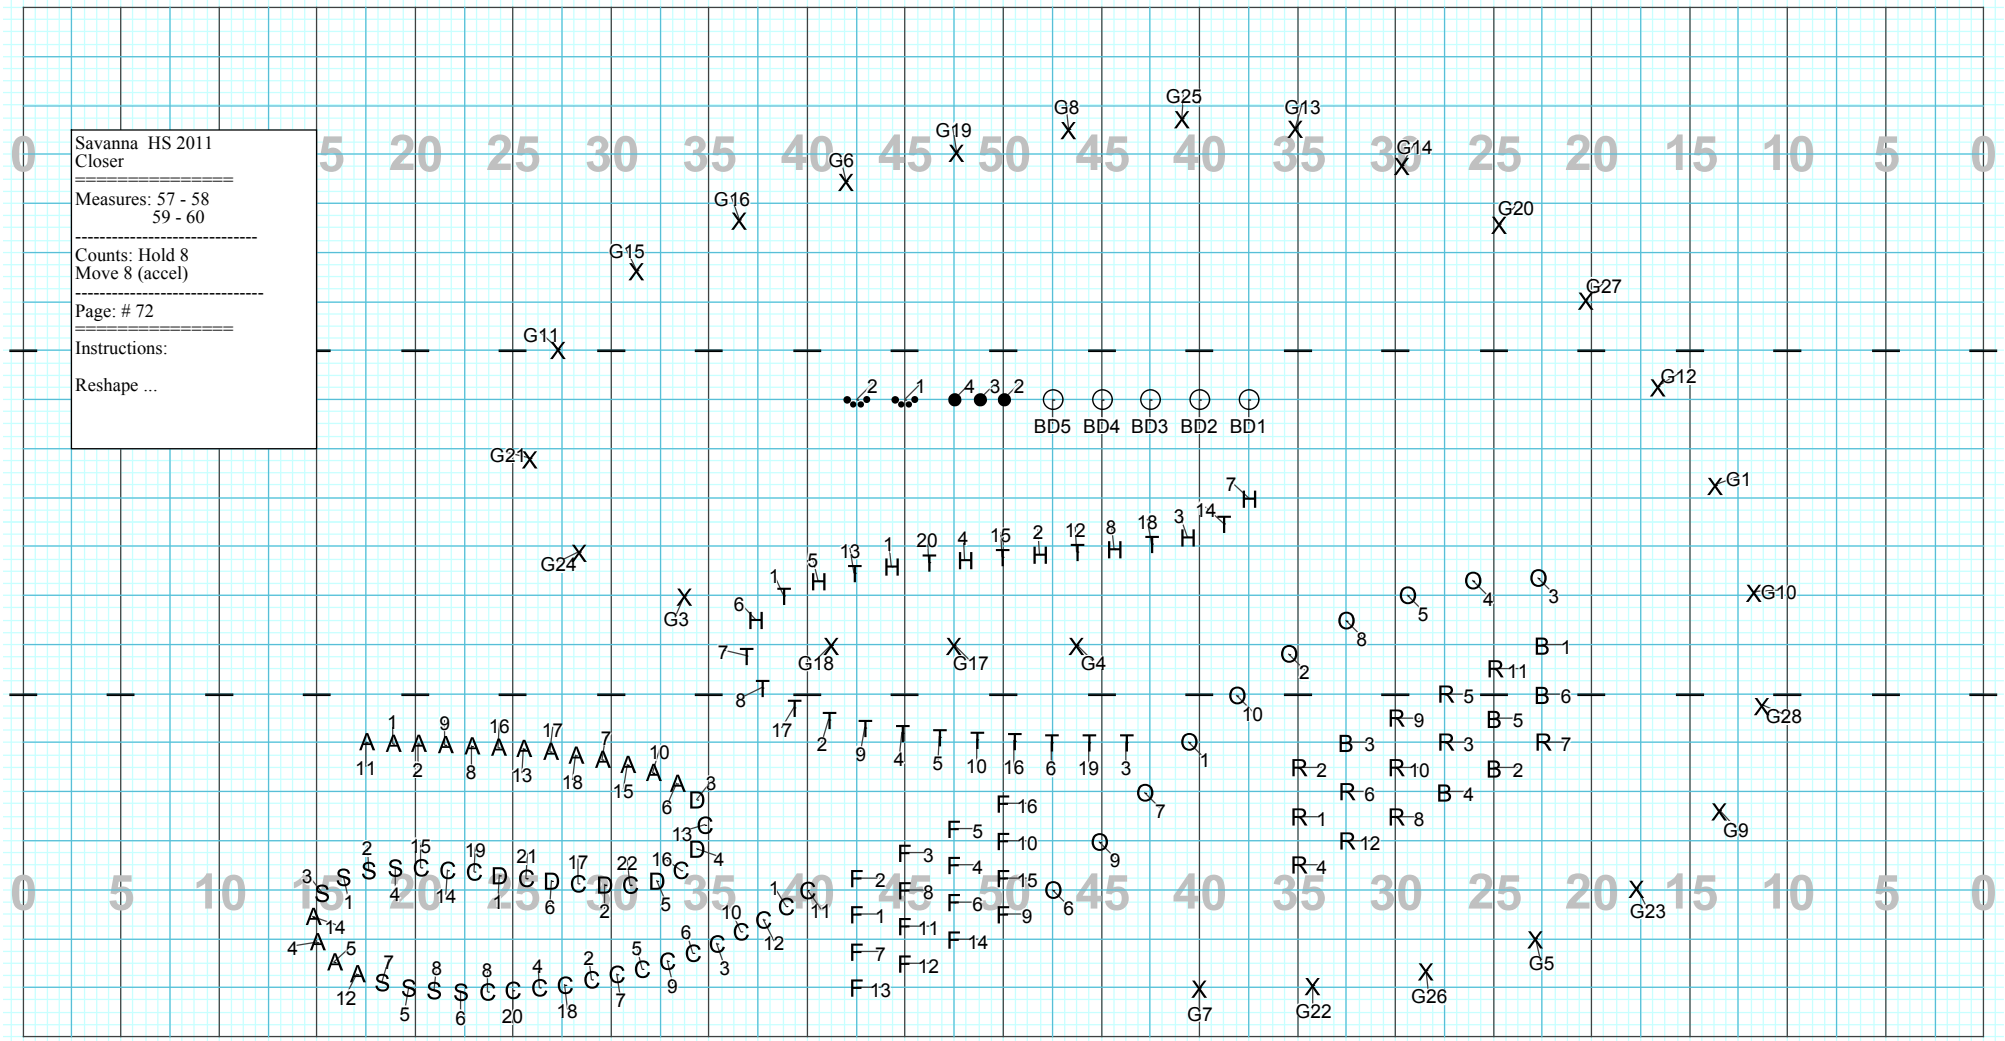

Closer

Director Viewpoint

Written by  
Don M Gallaher  
JPS DESIGN GROUP

Closer

Savanna HS 2011  
Closer

---

Measures: 57 - 58  
59 - 60

---