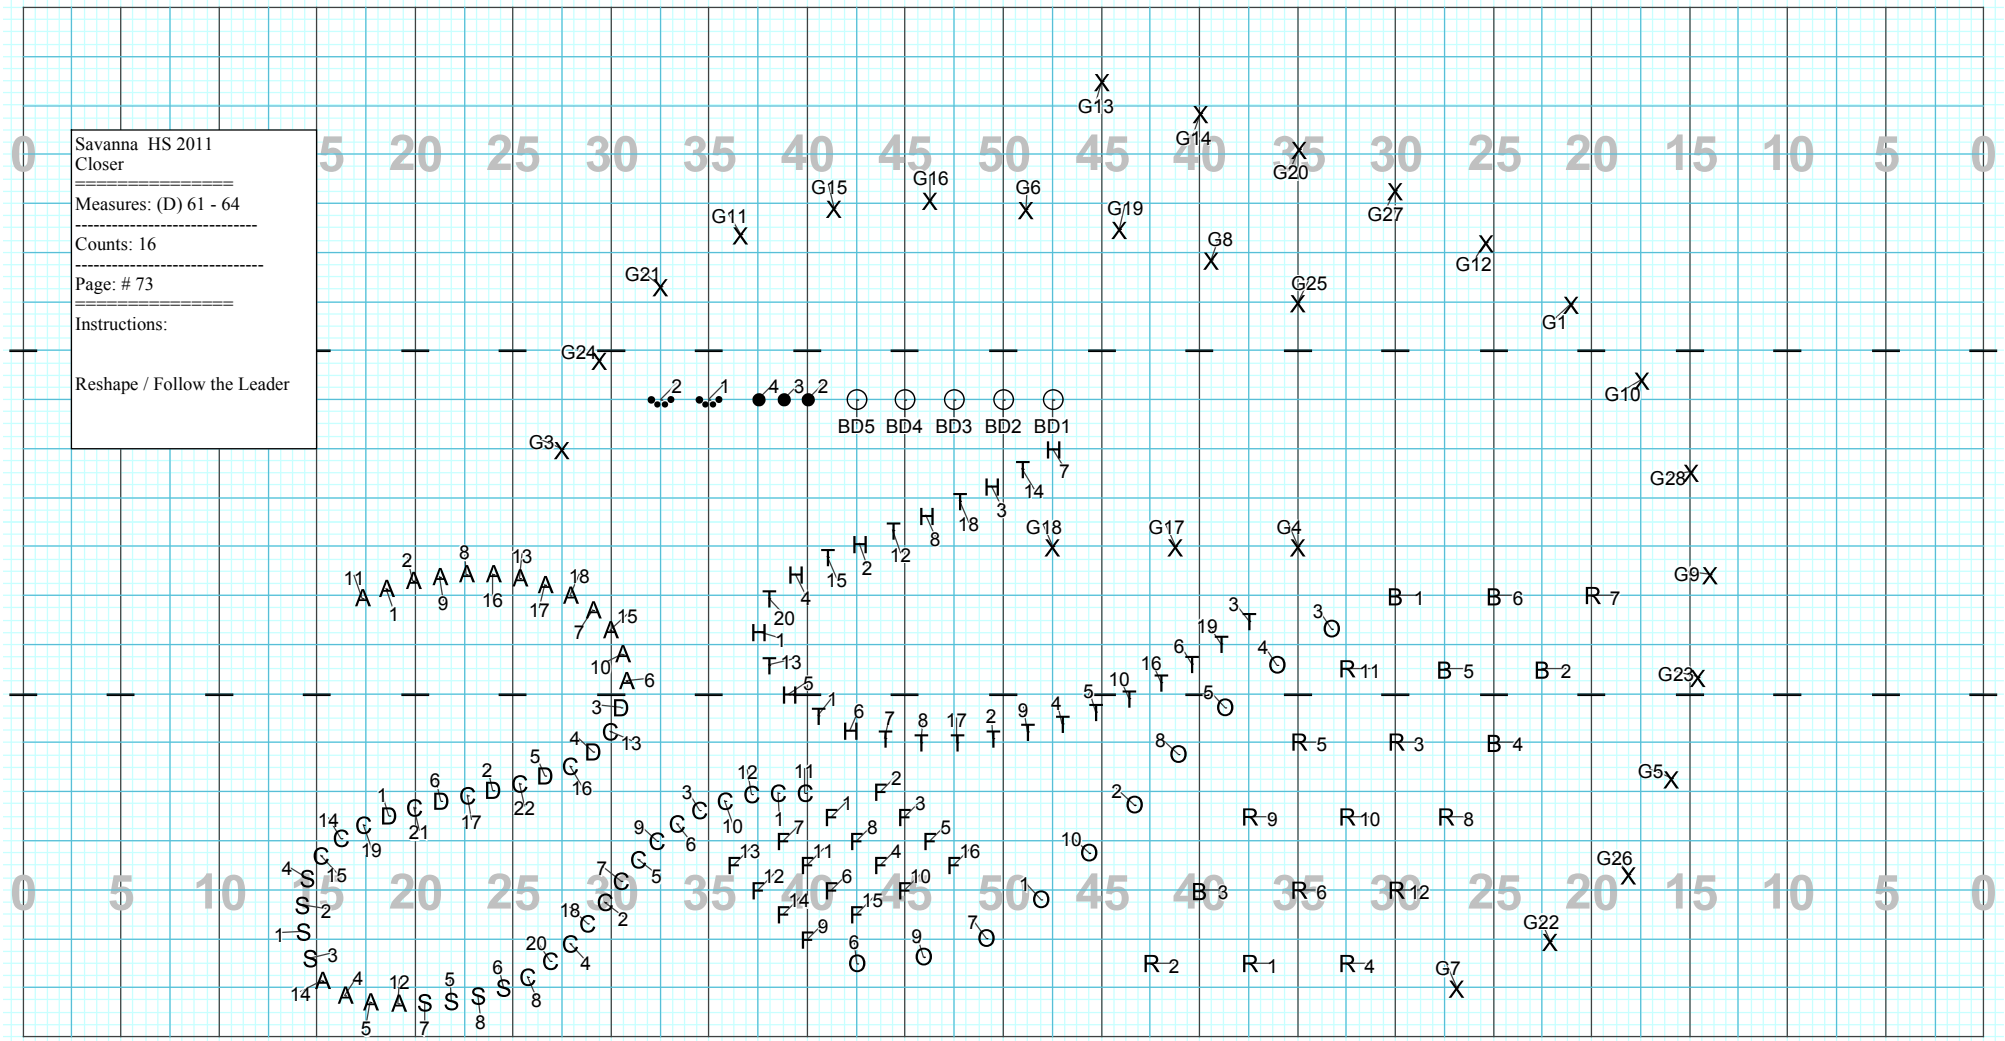

Written by
Don M Gallaher
JPS DESIGN GROUP

Licensed to: Don Gallaher Created on Pyware 3D.

Closer