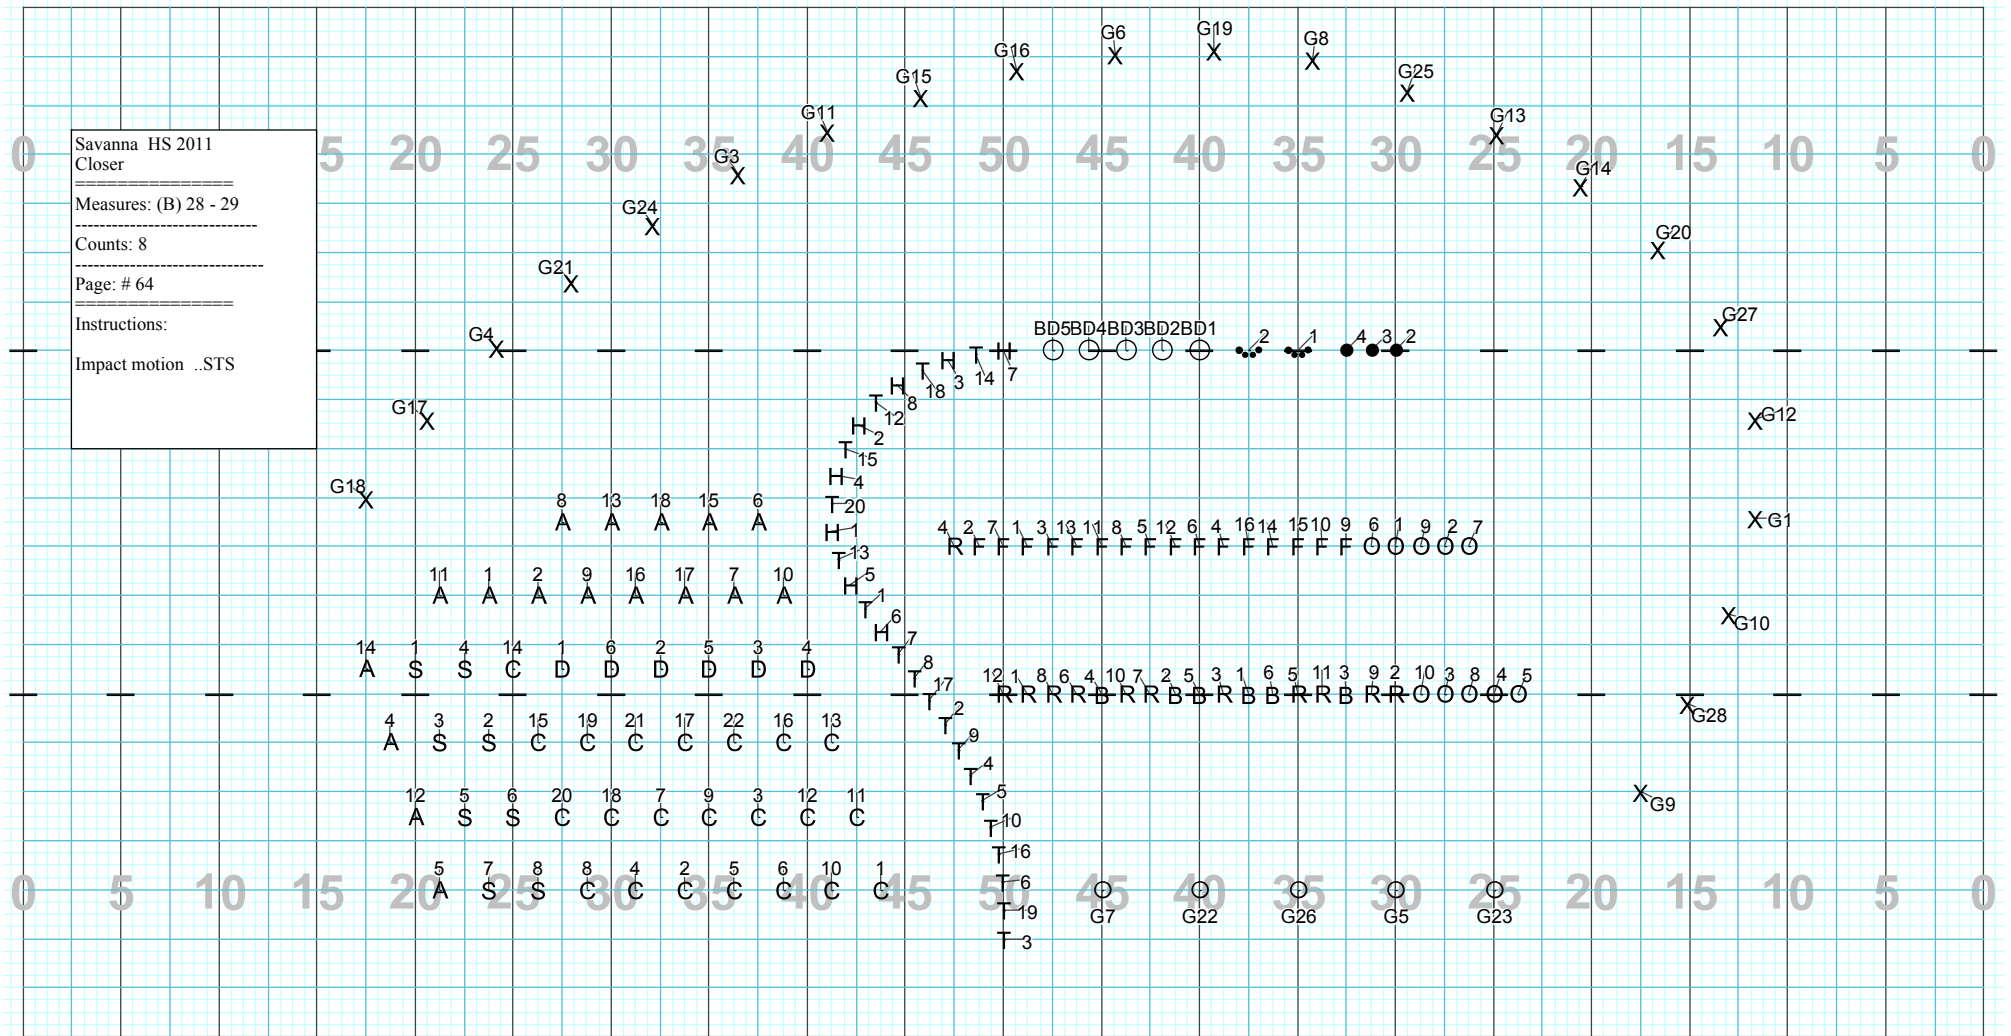

Written by
Don M Gallaher
JPS DESIGN GROUP

Closer