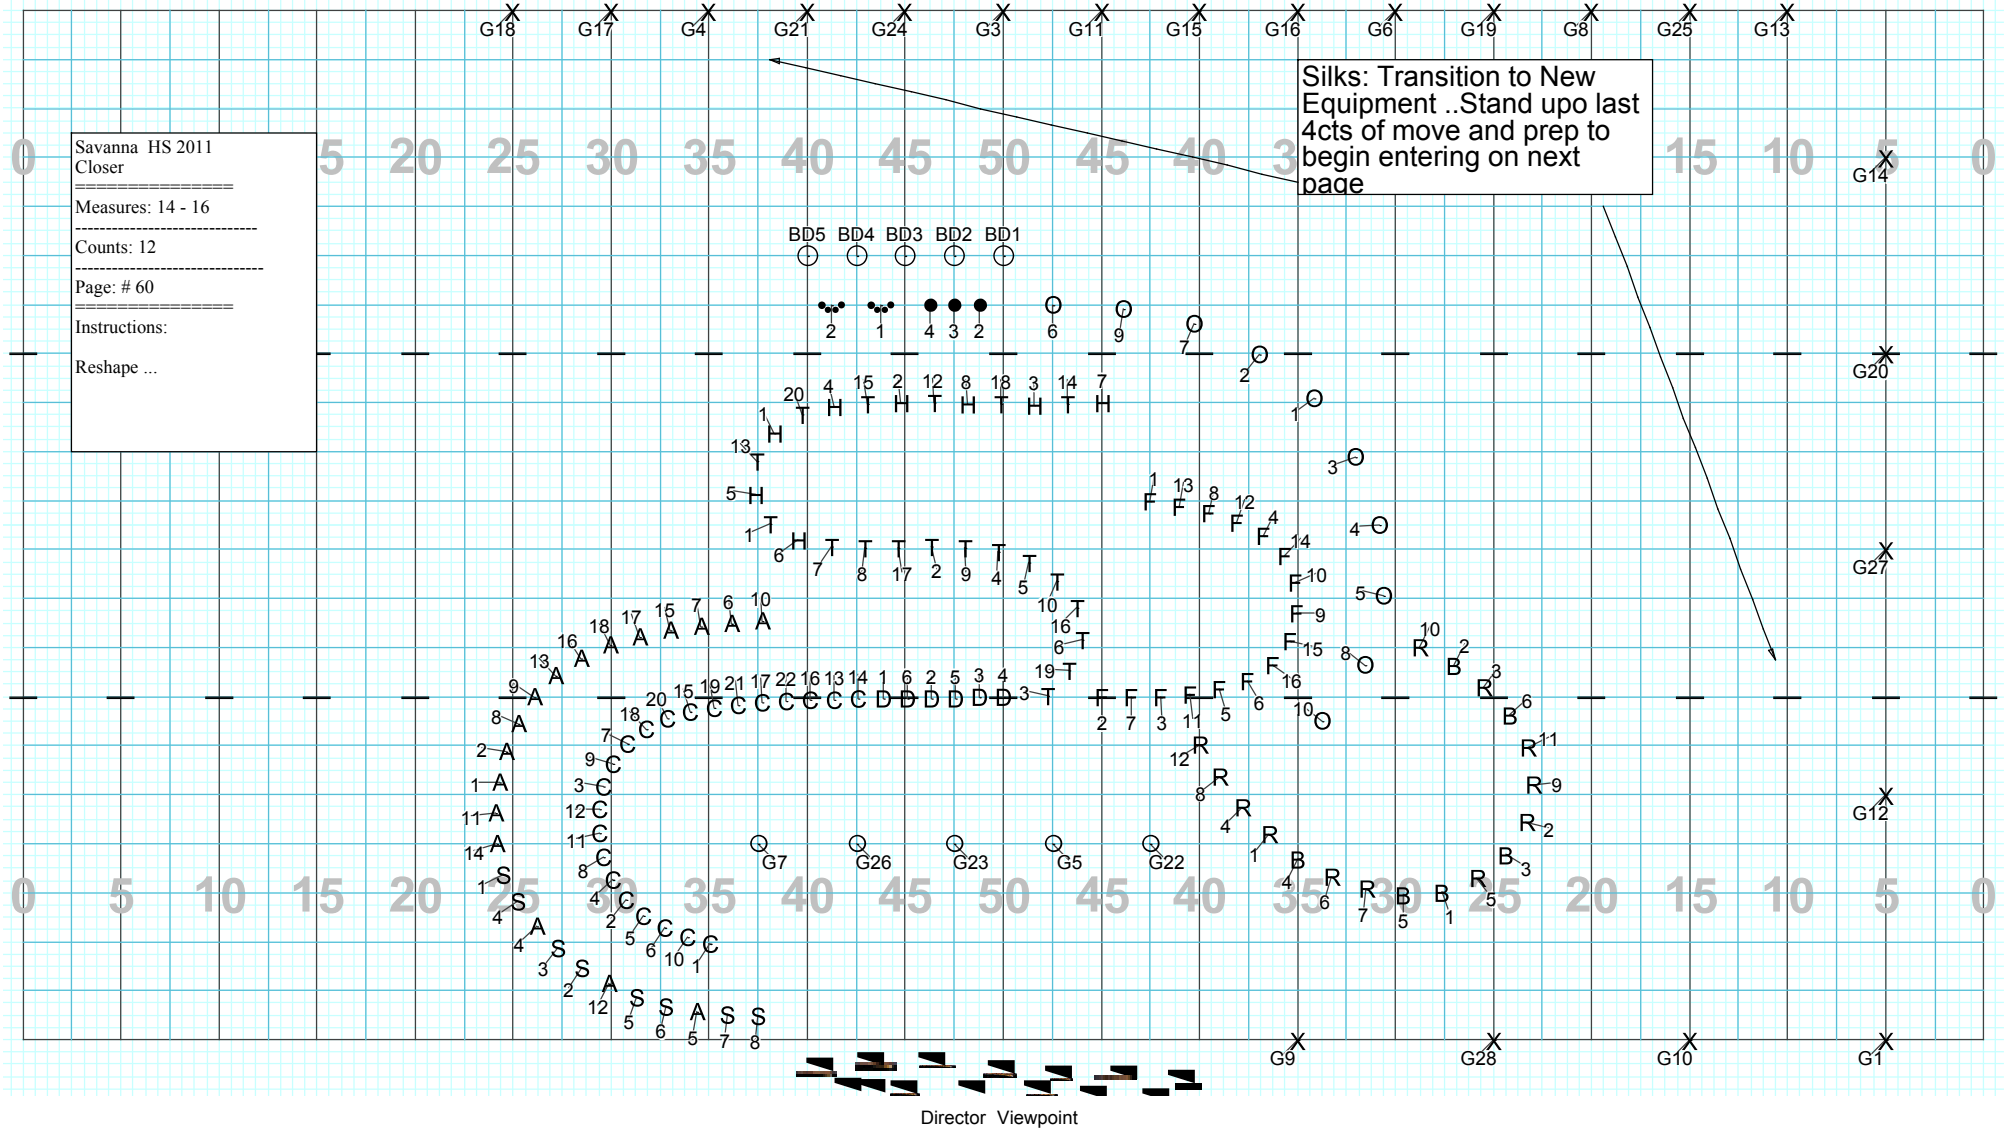

Written by
Don M Gallaher
JPS DESIGN GROUP

Closer