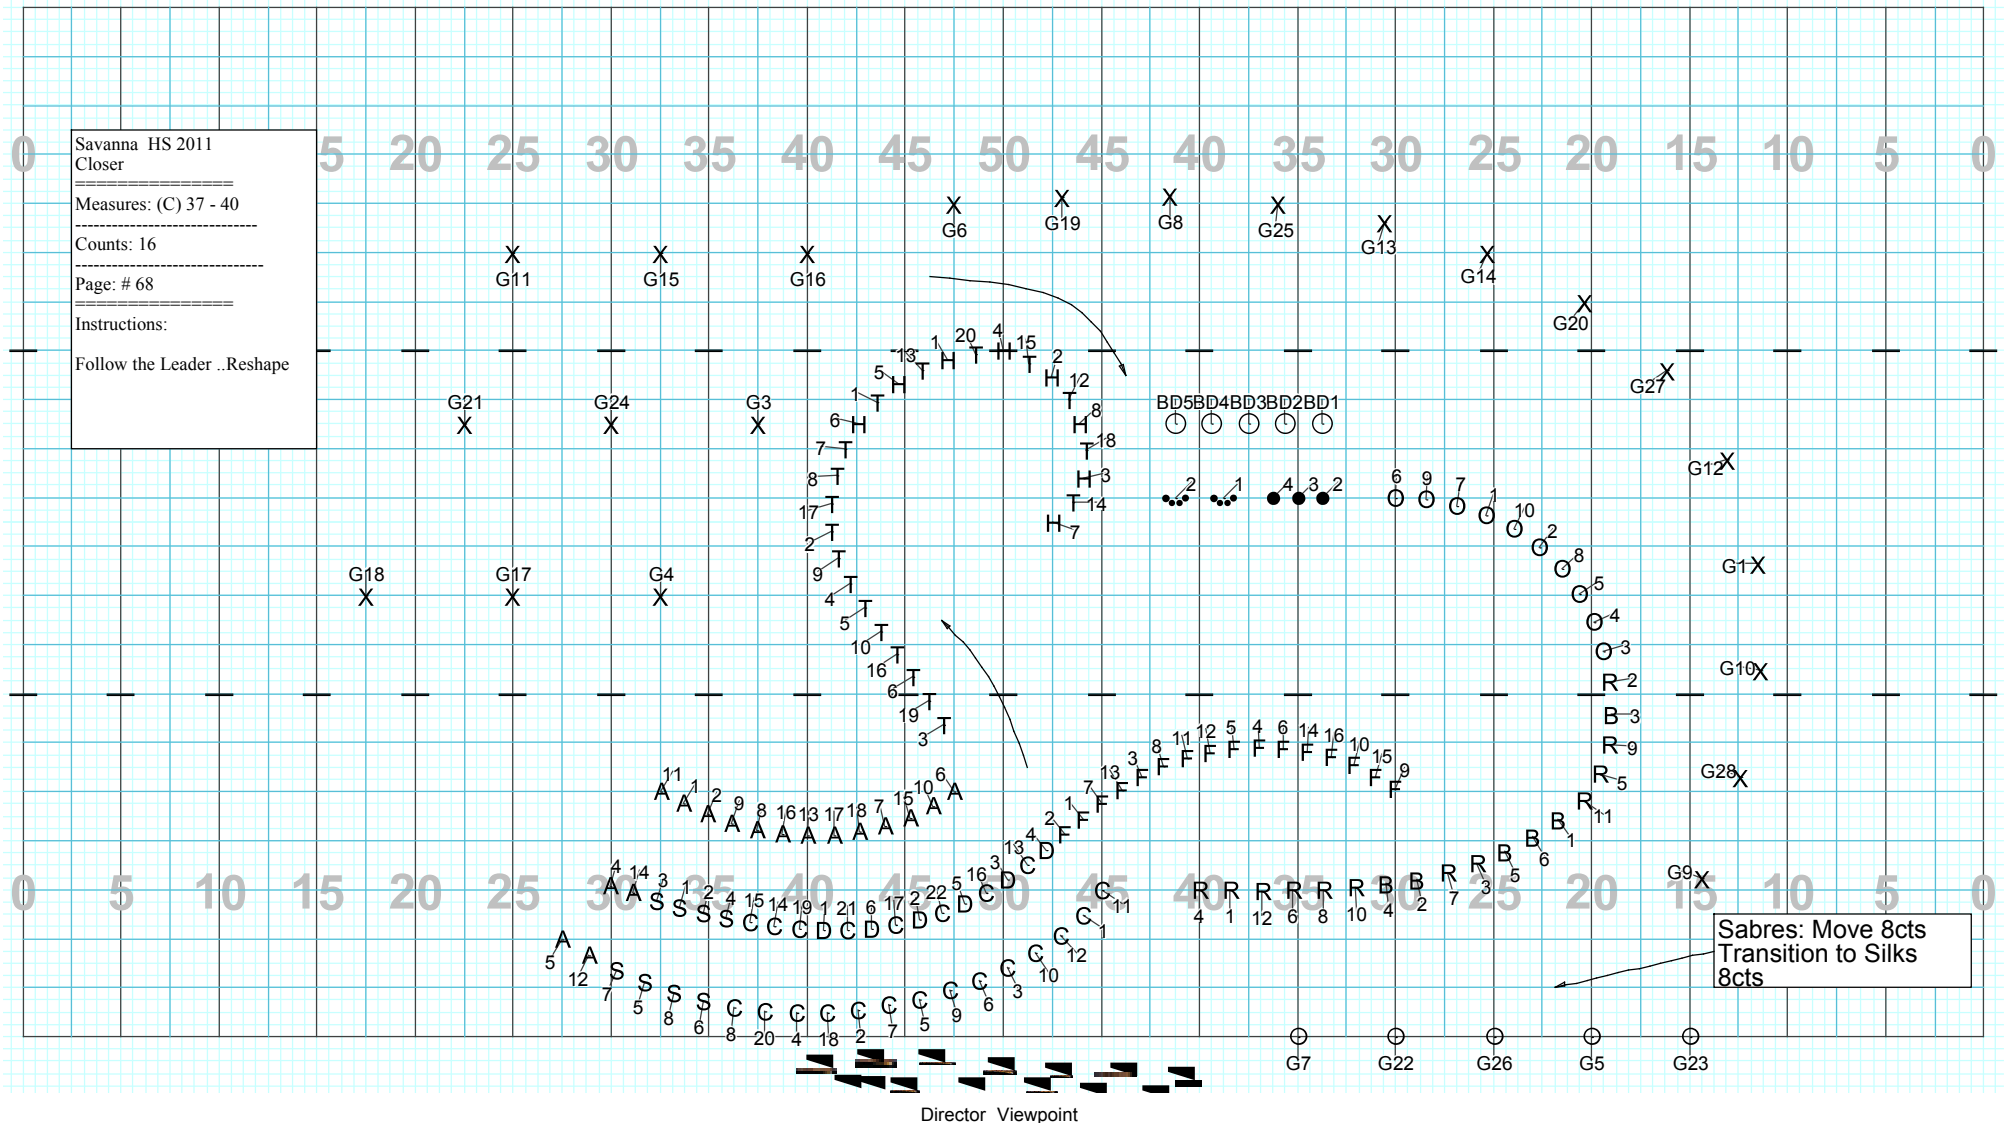

Instructions:  
Impact motion Resolve set

Director Viewpoint

Written by  
Don M Gallaher  
JPS DESIGN GROUP

Closer

Savanna HS 2011  
Closer

---

Measures: (C) 37 - 40

---