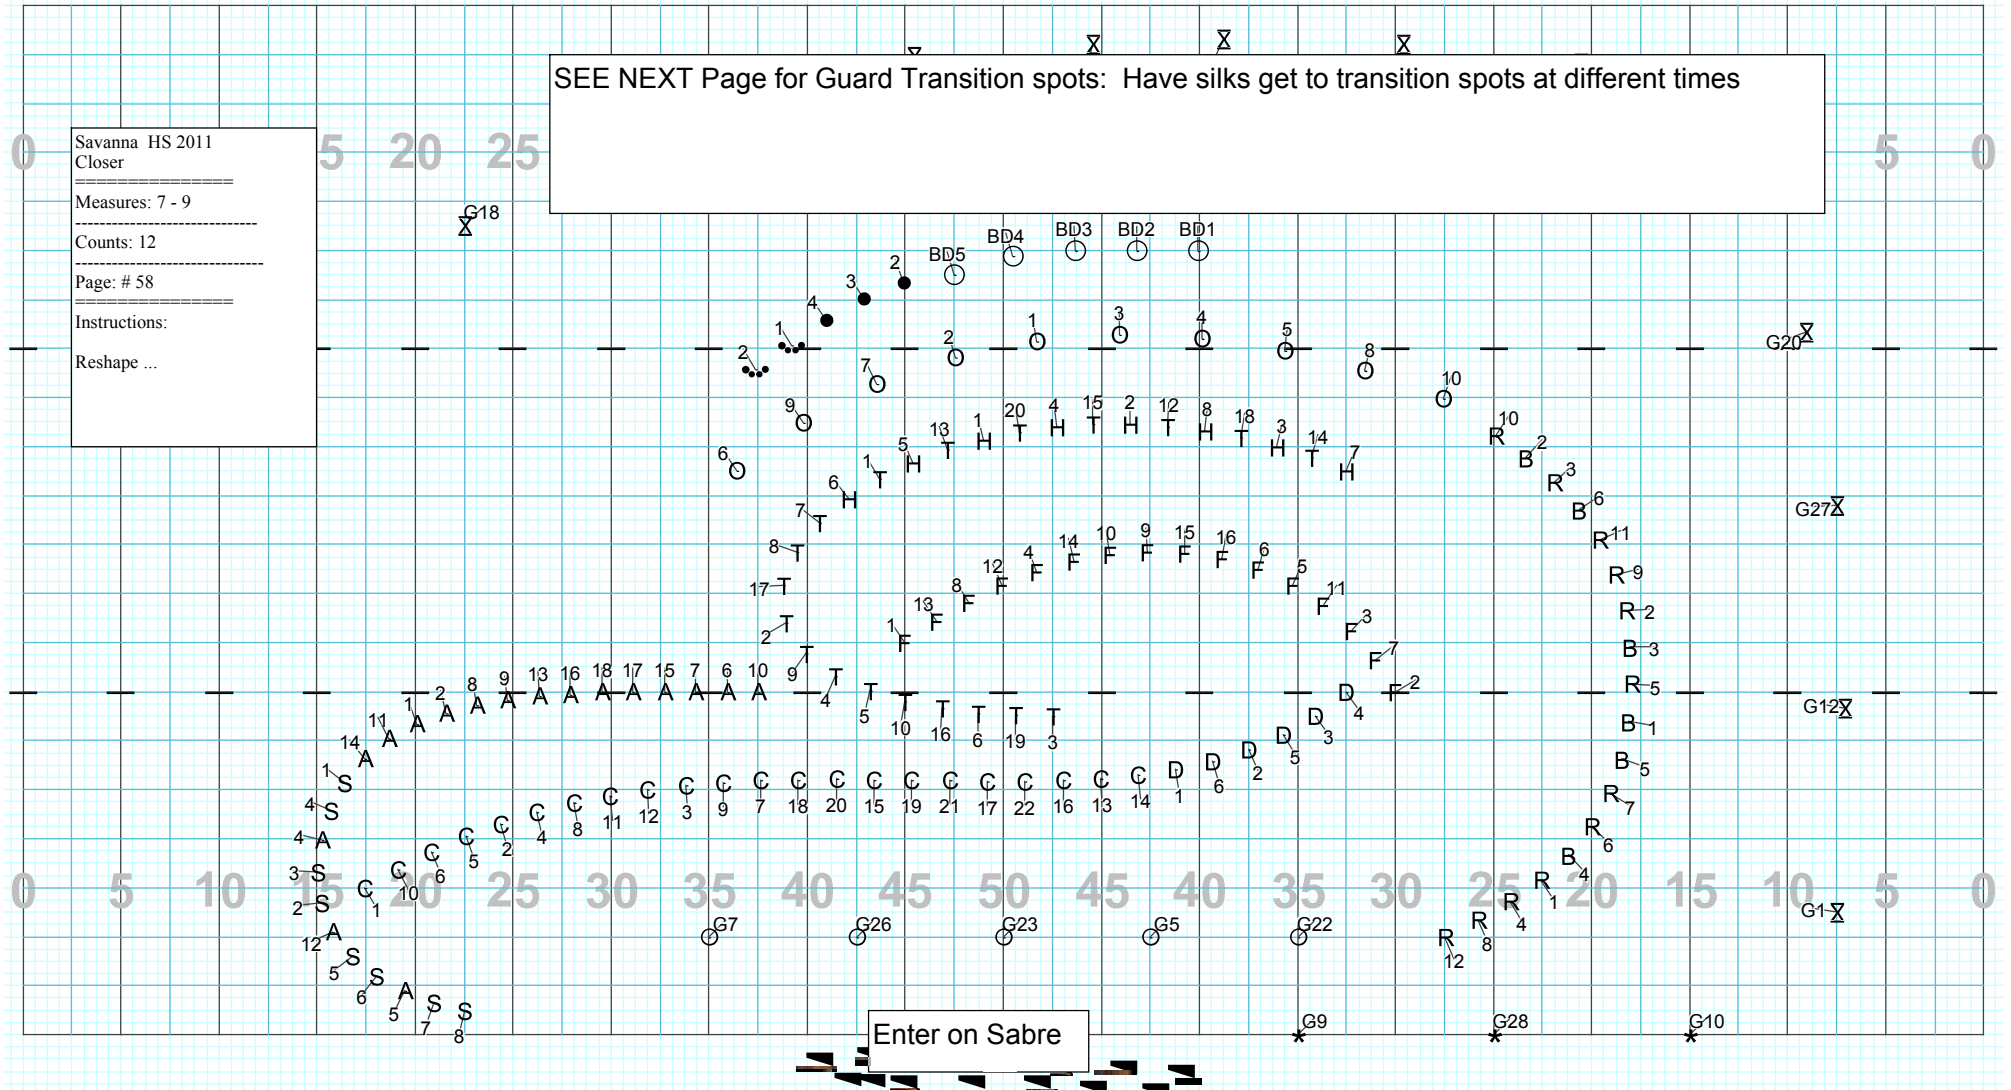

Savanna HS 2011  
Closer

Measures: 7 - 9

Counts: 12

Page: # 58

Instructions:

Reshape ...

Written by  
Don M Gallaher  
JPS DESIGN GROUP

Licensed to: Don Gallaher Created on Pyware 3D.