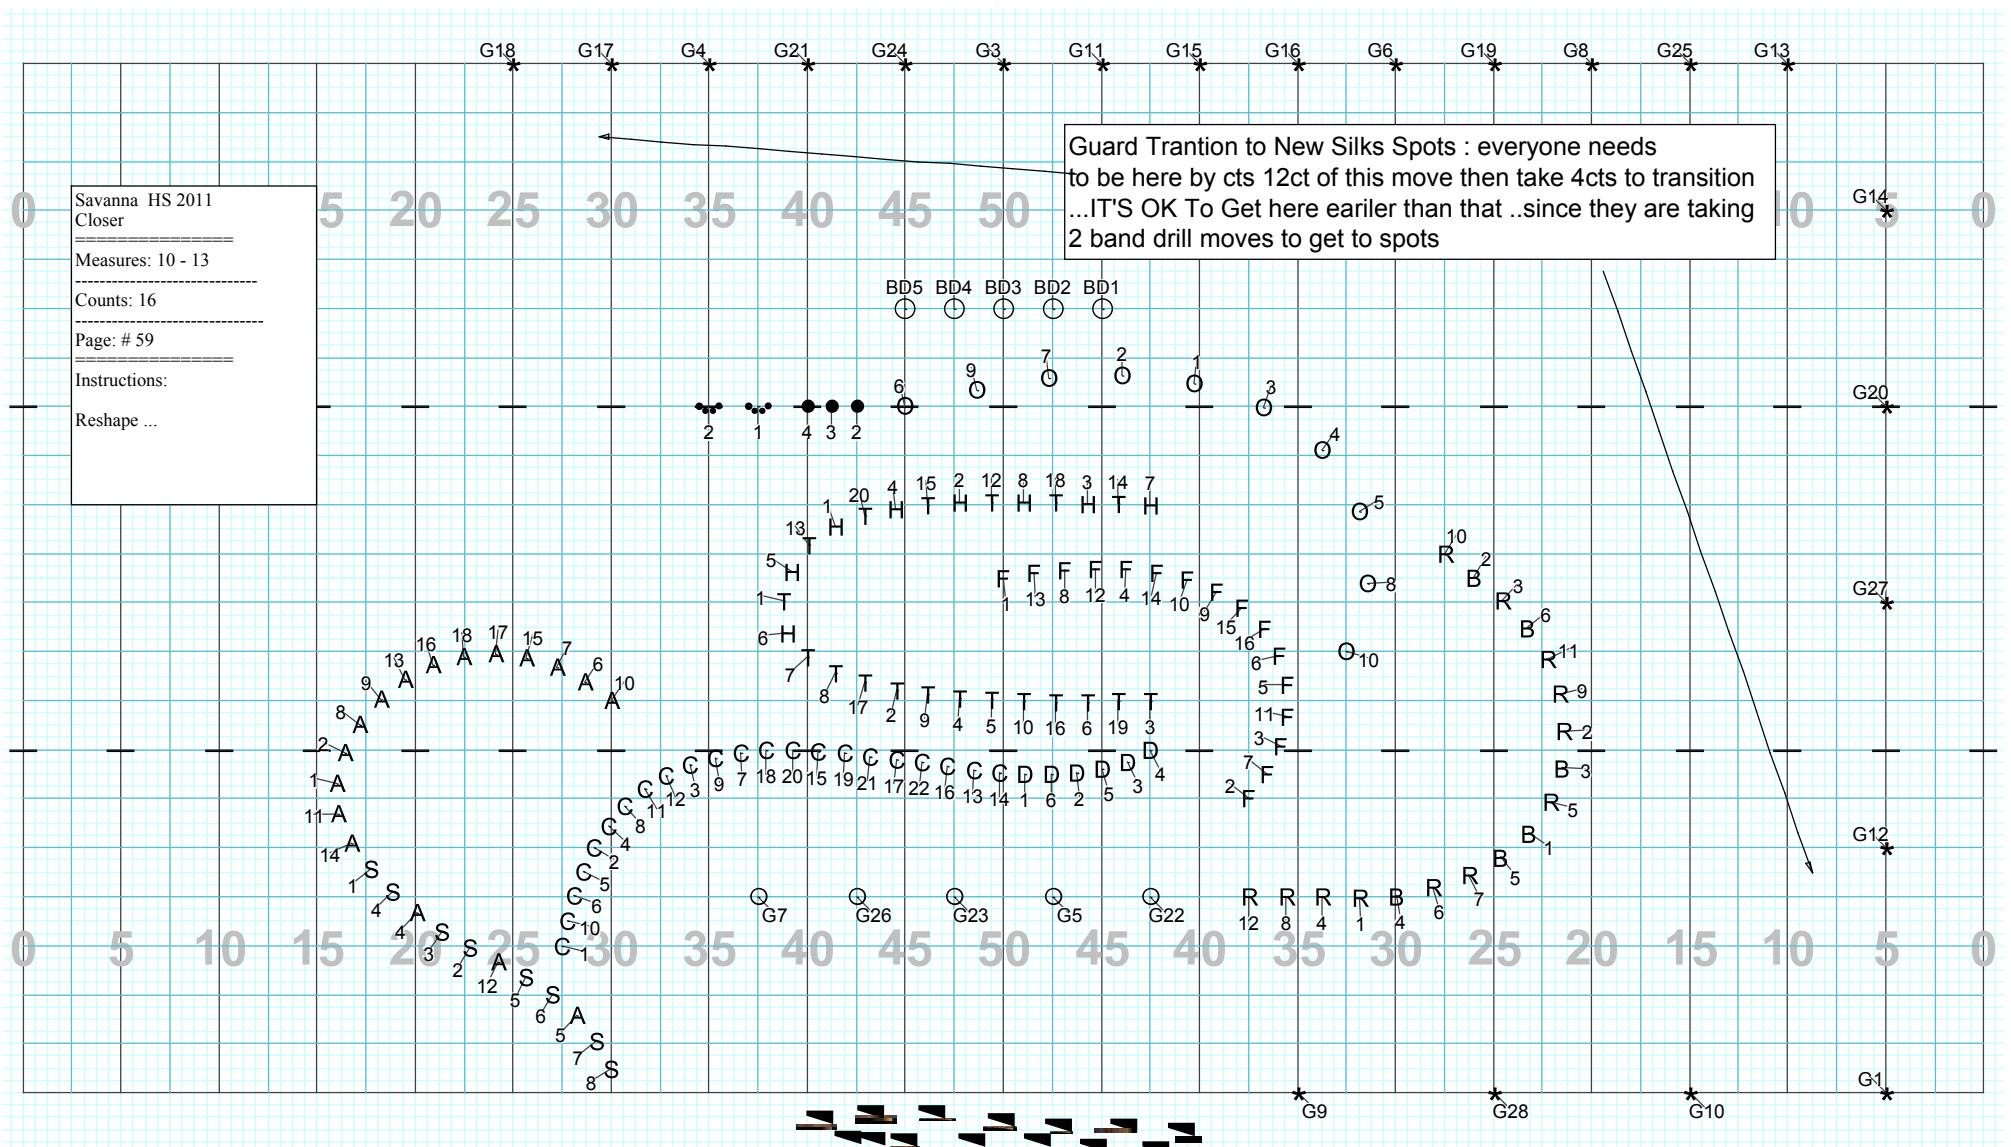

Closer

Savanna HS 2011  
 Closer  
 -----  
 Measures: 10 - 13  
 -----  
 Counts: 16  
 -----  
 Page: # 59  
 -----  
 Instructions:  
 Reshape ...

Written by  
 Don M Gallaher  
 JPS DESIGN GROUP

Closer